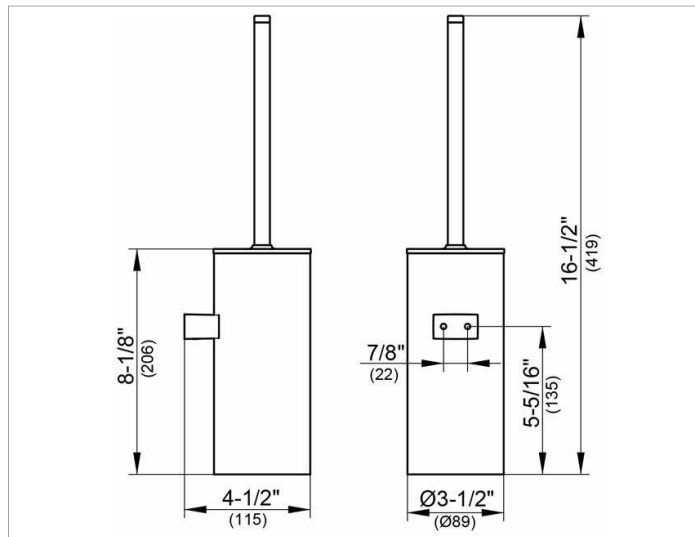

Collection Moll
12769010100 Toilet brush set

PRODUCT

DRAWING

PRODUCT ATTRIBUTES

wall mounted
 complete with opaque synthetic insert, brush
 with handle and lid, spare brush head

SURFACE

polished chrome/white

SPECIFICATIONS

KEUCO COLLECTION MOLL toilet brush set 12769010100
 chrome-plated toilet brush set in an esthetic design with slightly rounded
 edges,
 with lid, wall mounted model,
 synthetic insert, mat, white, brush with lid, white,
 with chrome-plated handle and spare brush head, white,
 Total height 16-1/2", diameter 3-1/2", Projection 4-1/2"
 The toilet brush set is fitted with 2 hidden fixing points
 incl. corrosion-free mounting material