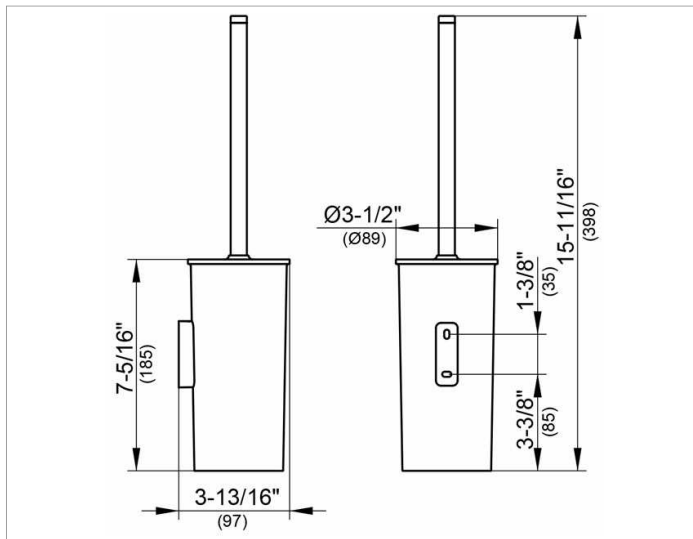

Collection Moll

12764010101 Toilet brush set

PRODUCT

DRAWING

PRODUCT ATTRIBUTES

wall mounted, complete with matte synthetic insert, brush with handle and lid, spare brush head

SURFACE

chrome-plated/anthracite

SPECIFICATIONS

KEUCO COLLECTION MOLL toilet brush set 12764010101
 Toilet brush set in an esthetic design with slightly rounded edges, with lid, wall mounted model, synthetic insert, mat, anthracite, brush with lid, anthracite, with chrome-plated handle and spare brush head, white,
 Total height 15-11/16", diameter 3-1/2", Projection 3-13/16"
 The toilet brush set is fitted with 2 hidden fixing points incl. corrosion-free mounting material