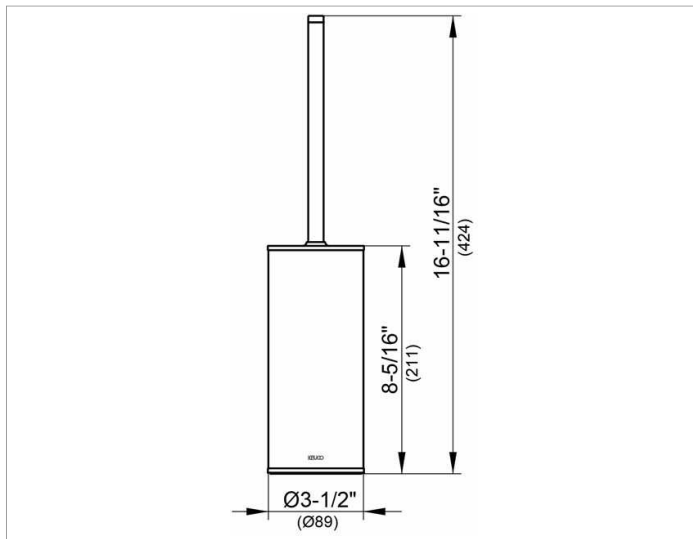

**Generic items**

04969010101 Toilet brush set

**PRODUCT**

**DRAWING**

**PRODUCT ATTRIBUTES**

floor-standing model, complete with matte synthetic insert, brush with handle and lid, spare brush head

**SURFACE**