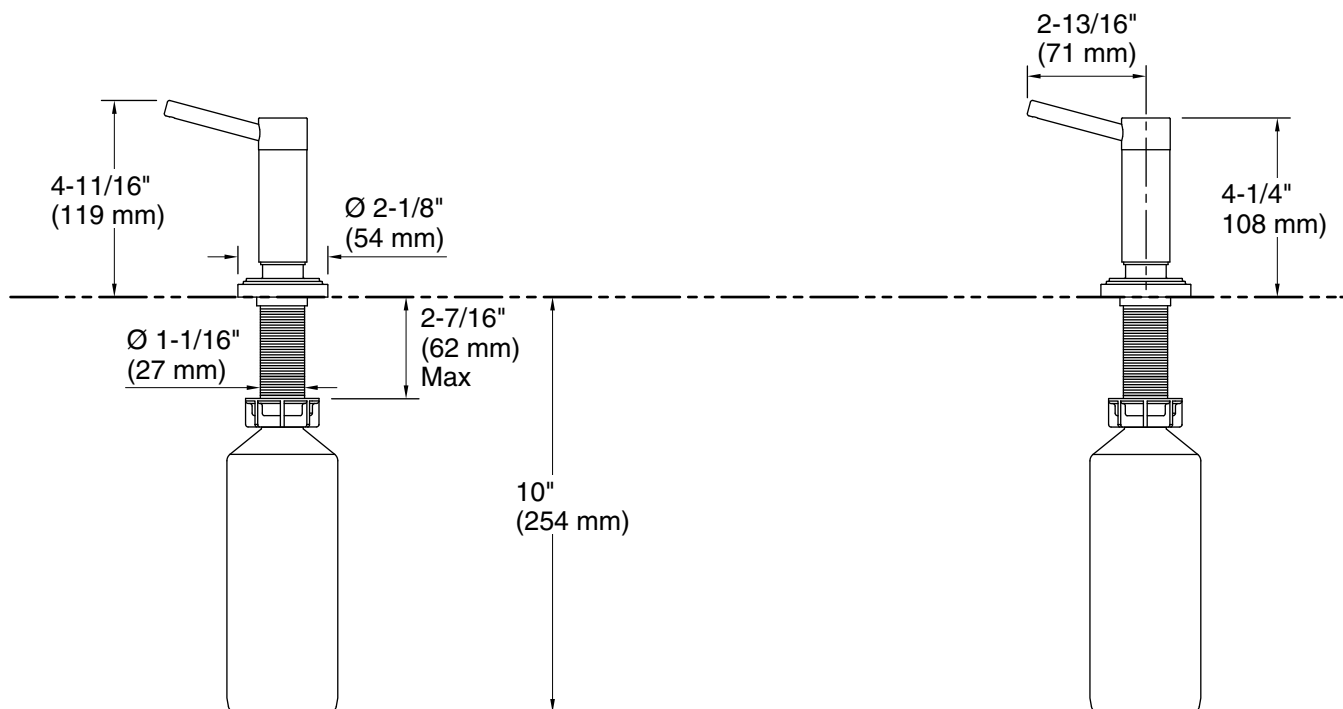

KALLISTA®

Foundations by KALLISTA Transitional soap/lotion dispenser P80271-00

Features

- High-quality solid-brass construction for durability and reliability
- Single-hole mounting allows for less counter clutter
- Complements the Vir Stil® Minimal collection

Technical Information

All product dimensions are nominal.

Material: Brass