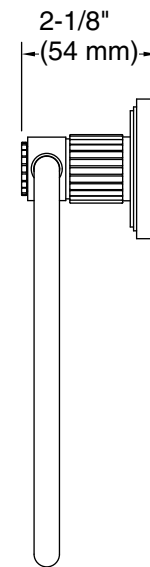

KALLISTA®

Vir Stil® by Laura Kirar

Towel Ring

P80246-00

Features

- High-quality solid-brass construction for durability and reliability

Installation

- Includes hex wrench for installation

Recommended Products/Accessories

P80234-LV Sink faucet, arch spout, lever handles

Codes/Standards

None Applicable

KALLISTA® Five-Year Limited Warranty

See website for detailed warranty information.

Available Colors/Finishes

Color tiles intended for reference only.

Color	Code	Description
	CP	Polished Chrome
	BN	Brushed Nickel
	SN	Polished Nickel
	BAF	Brushed French Gold

KALLISTA®

Vir Stil® by Laura Kirar

Towel Ring

P80246-00

Technical Information

All product dimensions are nominal.

Material: Brass

Notes

Install this product according to the installation guide.