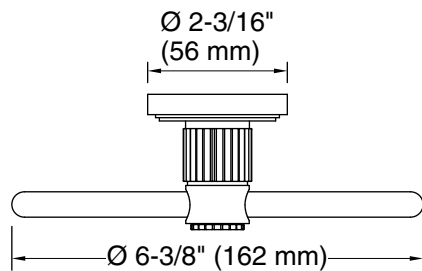

Color tiles intended for reference only.

Color	Code	Description
	CP	Polished Chrome
	BN	Brushed Nickel
	SN	Polished Nickel
	BAF	Brushed French Gold

KALLISTA®

Vir Stil® by Laura Kirar

Towel Ring

P80246-00

Technical Information

All product dimensions are nominal.

Material: Brass

Notes

Install this product according to the installation guide.