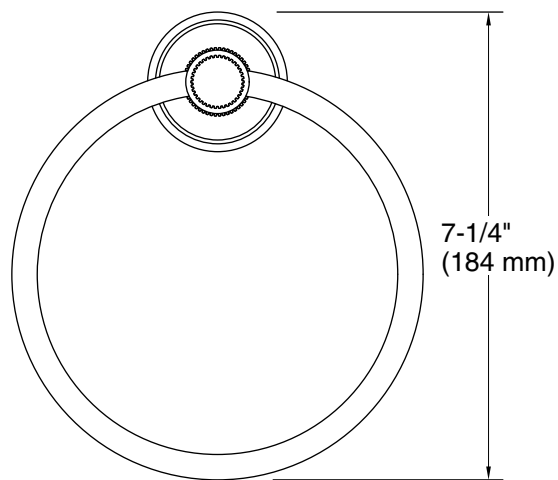

Color tiles intended for reference only.

Color	Code	Description
	CP	Polished Chrome
	BN	Brushed Nickel
	SN	Polished Nickel
	BAF	Brushed French Gold

KALLISTA®

Vir Stil® by Laura Kirar

Towel Ring

P80246-00

Technical Information

All product dimensions are nominal.

Material: Brass

Notes

Install this product according to the installation guide.