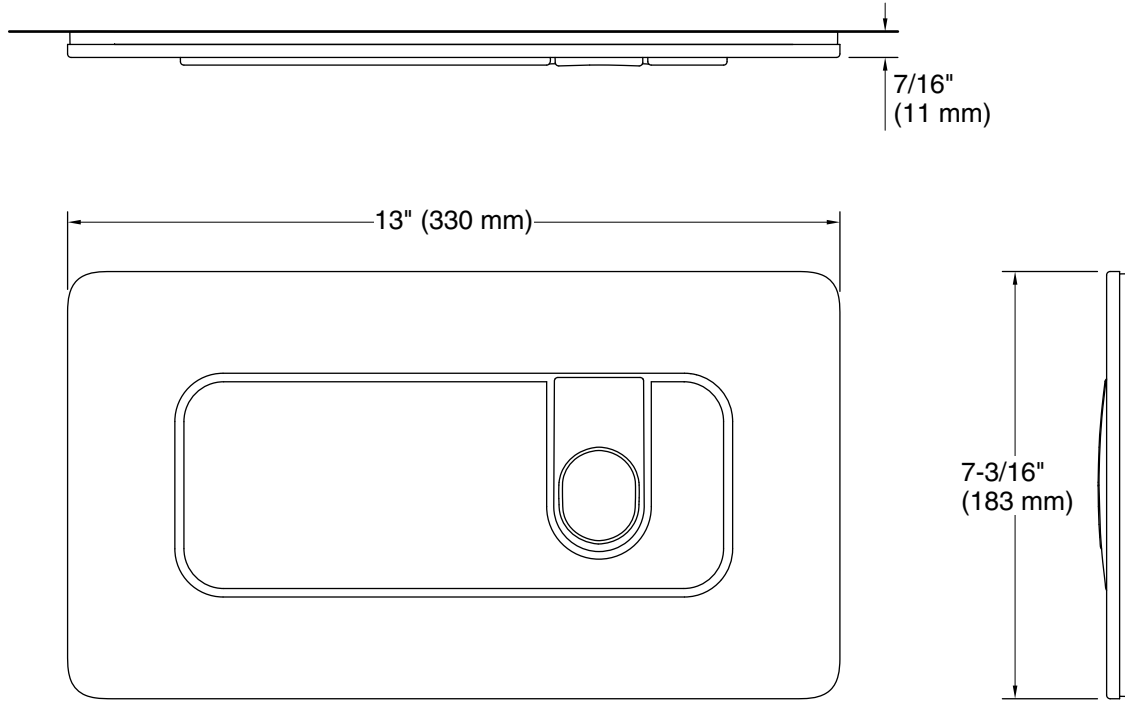

Technical Information

All product dimensions are nominal.

Material: Brass

Notes

Install this product according to the installation instructions.