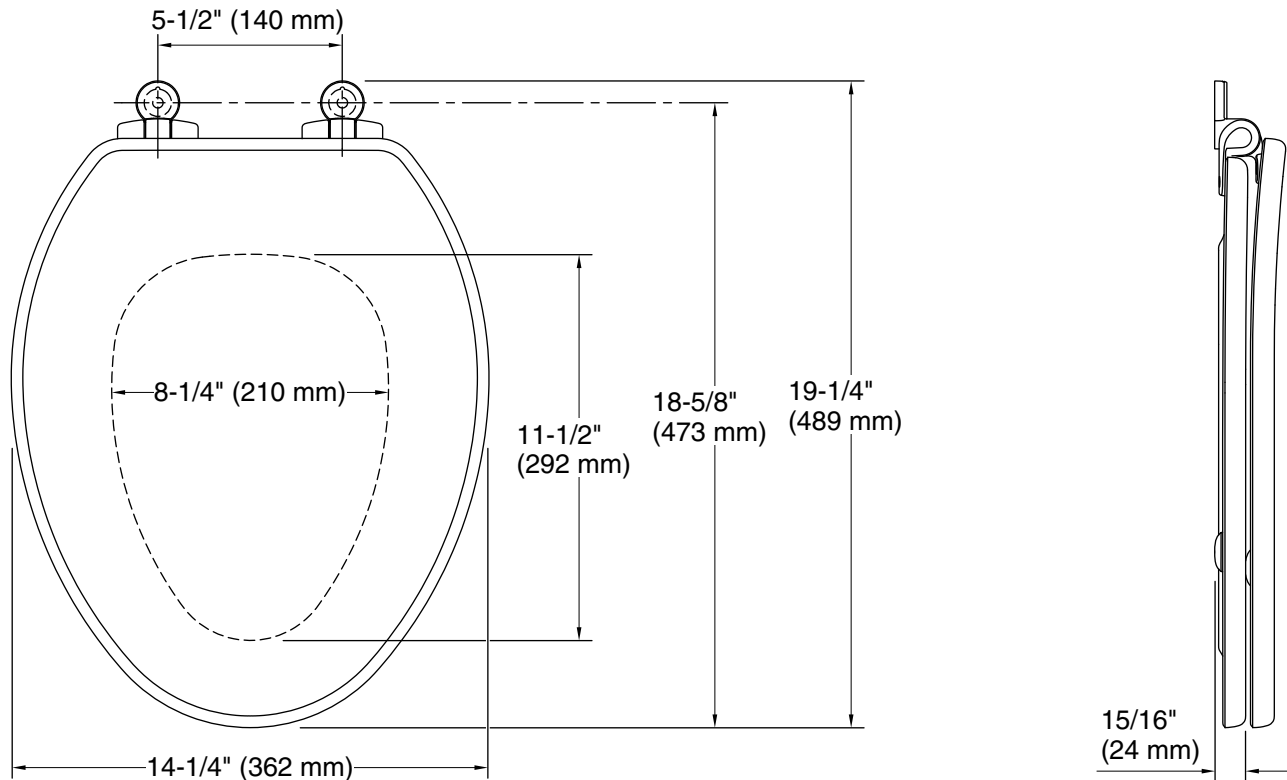

	0	Stucco White
---	---	--------------

Technical Information

All product dimensions are nominal.

Seat shape type: Elongated
 Seat front type: Closed-front
 Seat hinge type: Check
 Seat-mounting holes: 5-1/2" (140 mm)