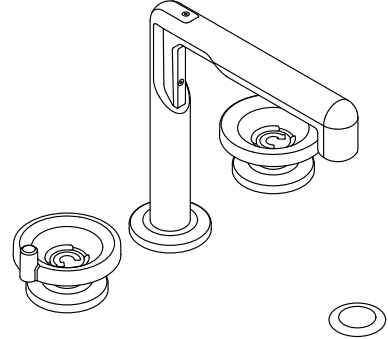

KALLISTA®

Vice™ by KALLISTA
Widespread Sink Faucet, Wheel Handles
P34884-BN

Features

- High-quality solid metal construction for durability and reliability
- Widespread sink faucet for 8" – 16" (203 – 406 mm) centers
- 1.2 gpm (4.5 lpm) maximum flow rate
- Includes soft-touch drain
- Laminar flow

For the most current Specification Sheet, go to www.kallista.com.

12-1-2025 19:51 - US/CA

Technical Information

All product dimensions are nominal.

Faucet flow rate: 1.2 gal/min (4.5 l/min)

Drain included: Yes

Drain with overflow: Yes

Drain tailpiece included: Yes

Spout:

Spout reach: 6-7/8" (175 mm)

Notes

Install this product according to the installation instructions.