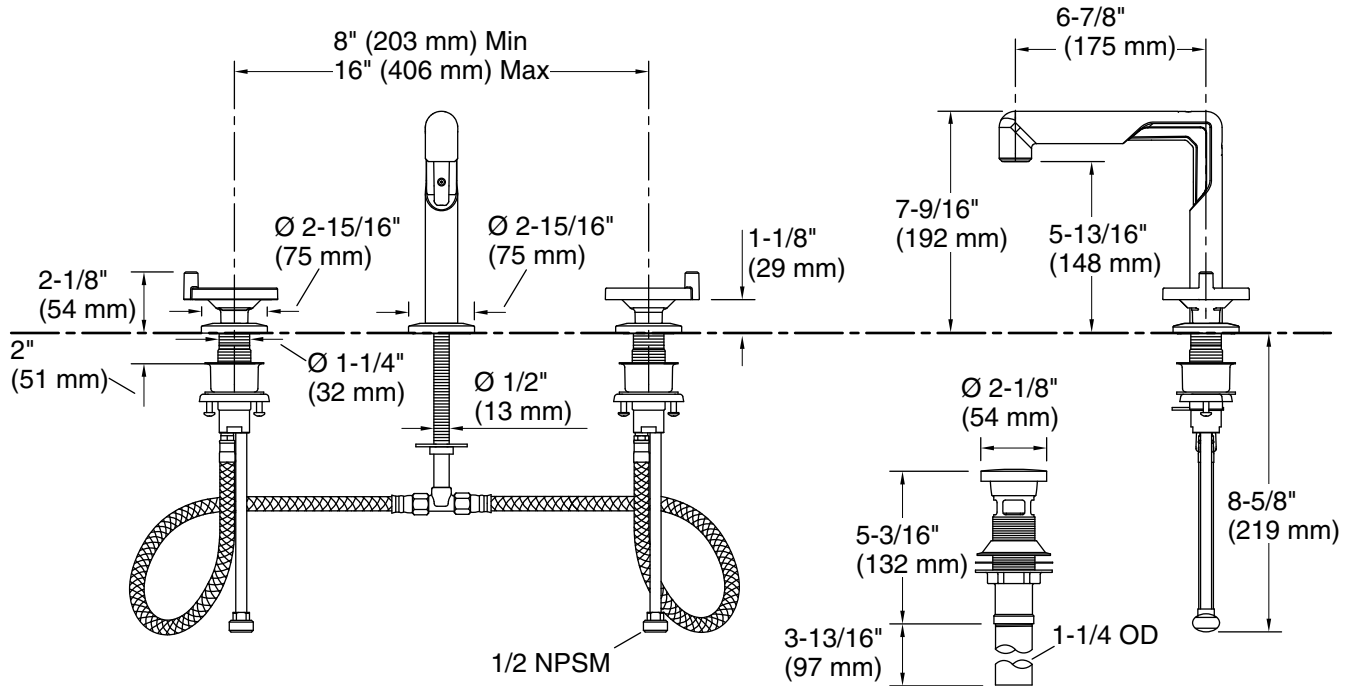

KALLISTA®

Vice™ by KALLISTA
Widespread Sink Faucet, Wheel Handles
P34884-BN

Features

- High-quality solid metal construction for durability and reliability
- Widespread sink faucet for 8" – 16" (203 – 406 mm) centers
- 1.2 gpm (4.5 lpm) maximum flow rate
- Includes soft-touch drain
- Laminar flow

For the most current Specification Sheet, go to www.kallista.com.

12-1-2025 19:51 - US/CA

Technical Information

All product dimensions are nominal.

Faucet flow rate: 1.2 gal/min (4.5 l/min)

Drain included: Yes

Drain with overflow: Yes

Drain tailpiece included: Yes

Spout:

Spout reach: 6-7/8" (175 mm)

Notes

Install this product according to the installation instructions.