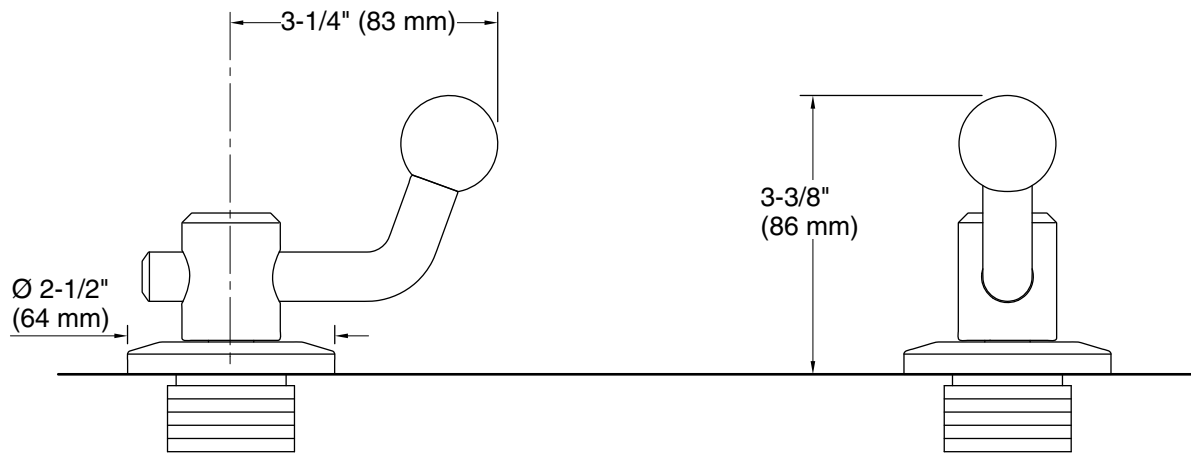

KALLISTA

Vice™ by KALLISTA
Deck-mount Diverter, Crank Handle
P34871-BAF

Technical Information

All product dimensions are nominal.

Notes

Install this product according to the installation instructions.

ADA, OBC, CSA B651 compliant when installed to the specific requirements of these regulations.