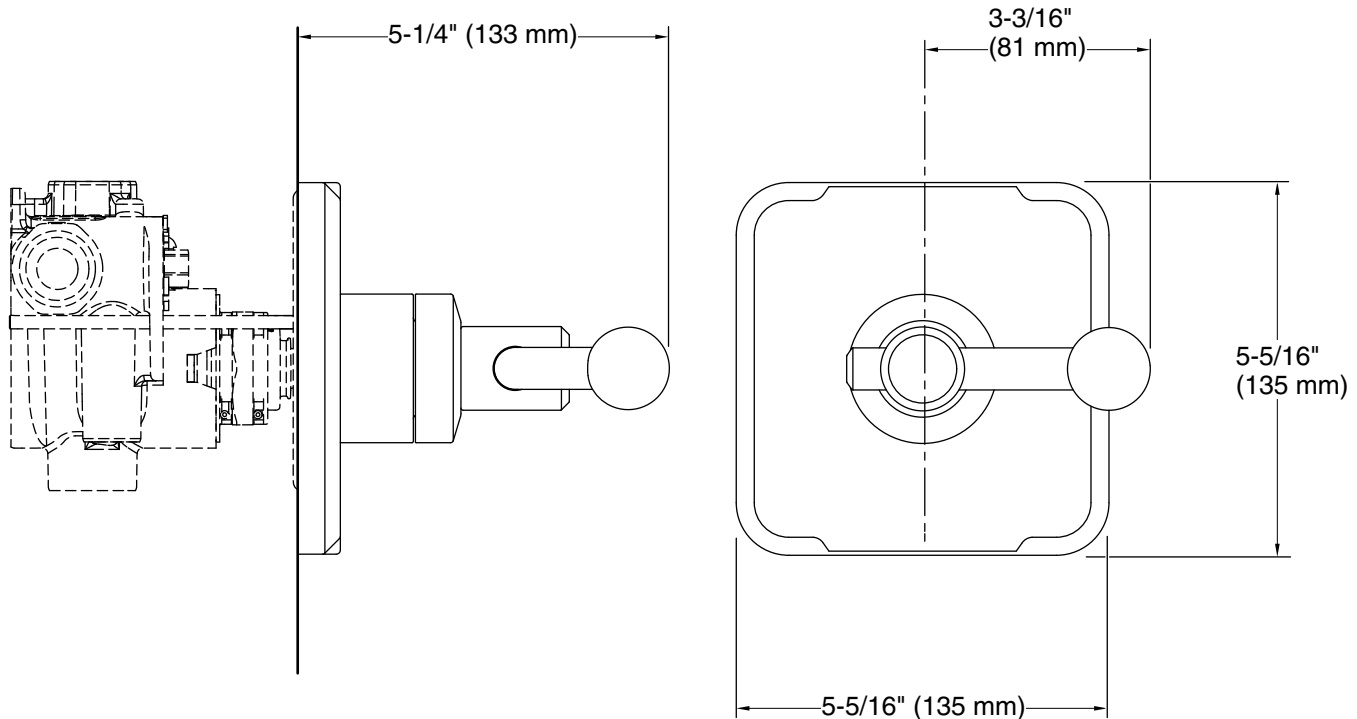

KALLISTA

Vice™ by KALLISTA
Thermostatic trim, crank handle
P34867-BAF

Technical Information

All product dimensions are nominal.

Notes

Install this product according to the installation instructions.

ADA, OBC, CSA B651 compliant when installed to the specific requirements of these regulations.