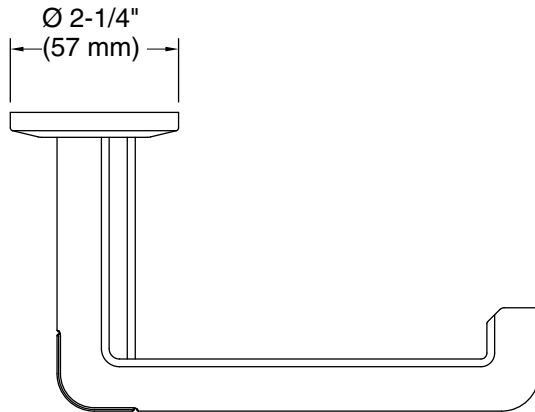

KALLISTA®

Vice™ by KALLISTA
Toilet Paper Holder
P34603-BV

Technical Information

All product dimensions are nominal.

Material: Zinc

Notes

Install this product according to the installation instructions.