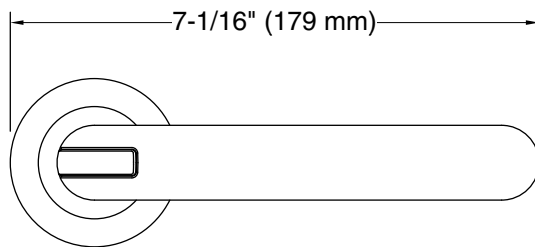

KALLISTA®

Vice™ by KALLISTA
Toilet Paper Holder
P34603-BV

Technical Information

All product dimensions are nominal.

Material: Zinc

Notes

Install this product according to the installation instructions.