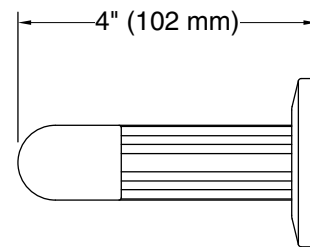

KALLISTA®

Vice™ by KALLISTA
Toilet Paper Holder
P34603-BV

Technical Information

All product dimensions are nominal.

Material: Zinc

Notes

Install this product according to the installation instructions.