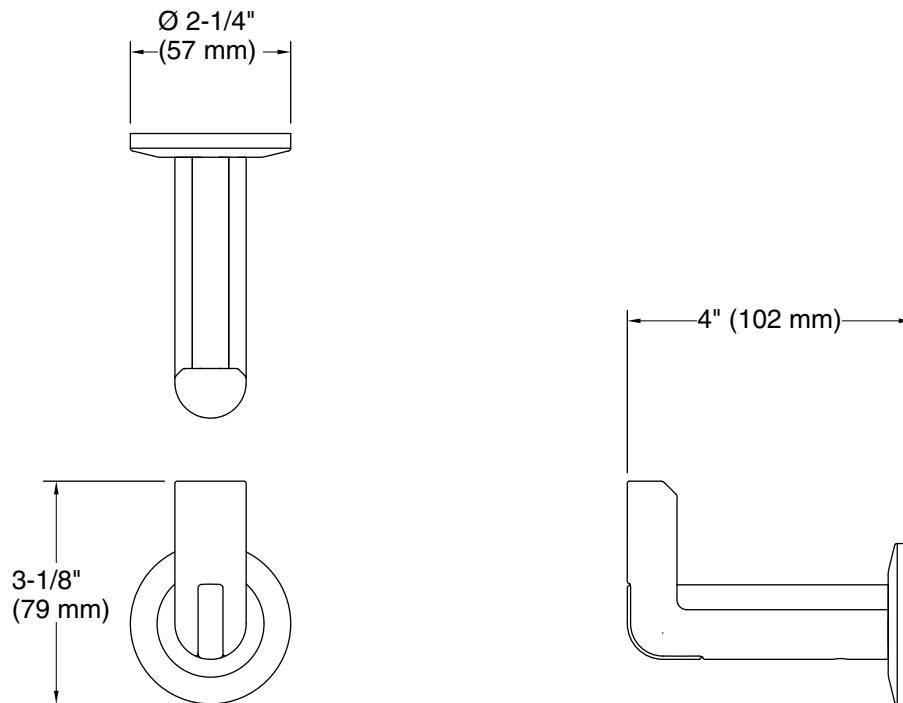

Features

- High-quality solid metal construction for durability and reliability

Recommended Products/Accessories

- P34582-CP Widespread Sink Faucet, Lever Handles
- P34586-CP Freestanding Bath Faucet, Less Handshower
- P34590-CP Thermostatic trim, lever handle
- P34591-CP Transfer trim, lever handle
- P34592-CP Volume control trim, lever handle

Technical Information

All product dimensions are nominal.

Material: Zinc

Notes

Install this product according to the installation guide.

CAUTION: Risk of personal injury. Do not install these products in any area where they are likely to be used inadvertently as a grab bar or support bar. These products are not designed or intended for use as a grab bar or support bar.