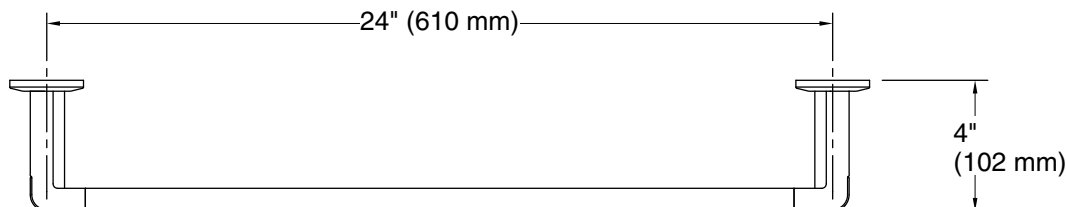

# KALLISTA

Vice™ by KALLISTA  
Towel Bar, 24"  
P34595-BN