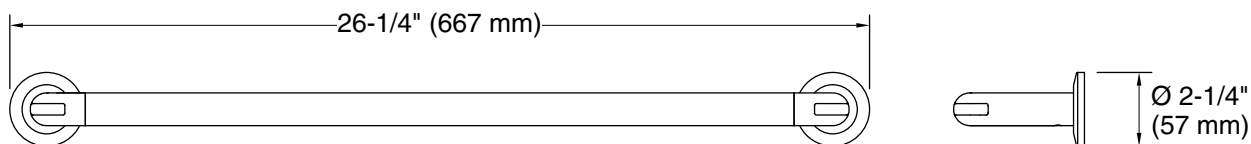

# KALLISTA

Vice™ by KALLISTA  
Towel Bar, 24"  
P34595-BN