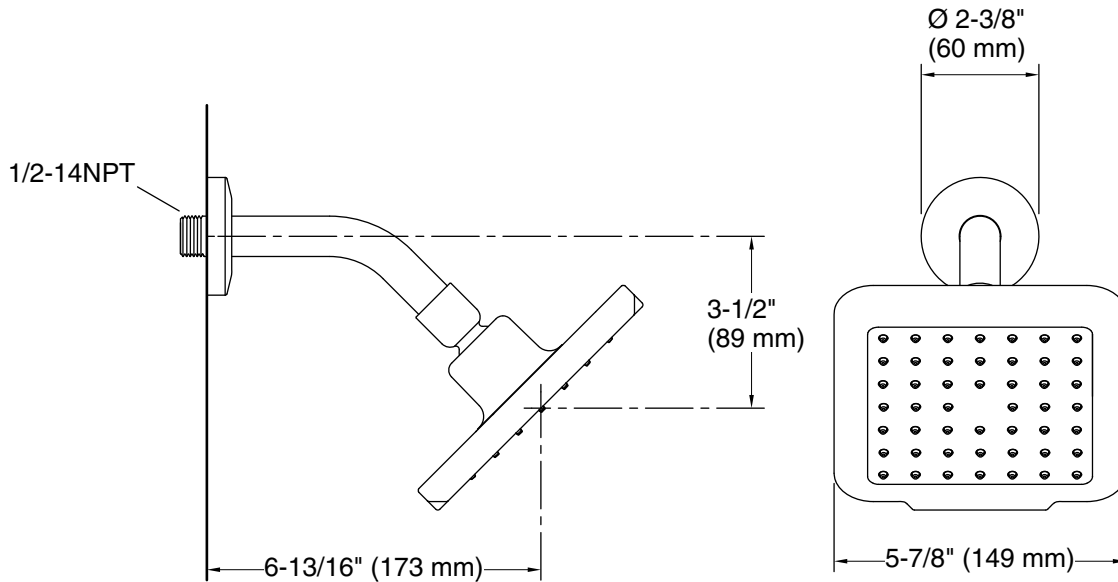

# KALLISTA

Vice™ by KALLISTA  
Showerhead with Arm  
P34593-BAF

**Technical Information**  
All product dimensions are nominal.

**Notes**  
Install this product according to the installation instructions.