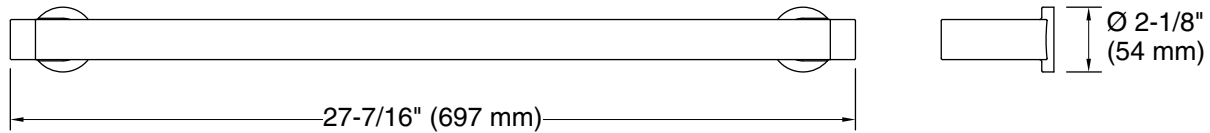

Guise™ by KALLISTA
Towel Bar, 24"
P34246-00

Technical Information

All product dimensions are nominal.

Material: Brass, Zinc

Notes

Install this product according to the installation guide.