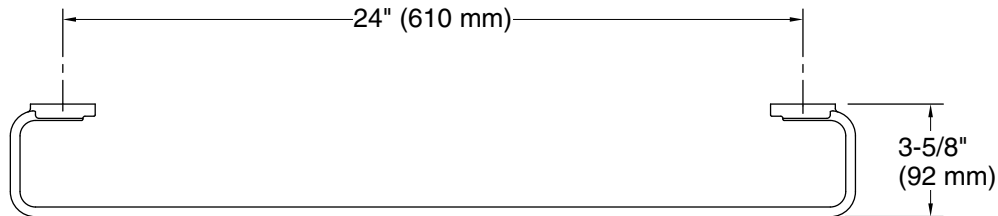

KALLISTA®

Guise™ by KALLISTA
Towel Bar, 24"
P34246-00

Features

- High-quality solid metal construction for durability and reliability

Installation

- Includes hex wrench for installation

Recommended Products/Accessories

- P34231-LV Sink Faucet, Lever Handles
- P34241-LV Single Control trim, lever handle

Codes/Standards

None Applicable

KALLISTA® Five-Year Limited Warranty

See website for detailed warranty
information.

KALLISTA

Guise™ by KALLISTA
Towel Bar, 24"
P34246-00

Technical Information

All product dimensions are nominal.

Material: Brass, Zinc

Notes

Install this product according to the installation guide.