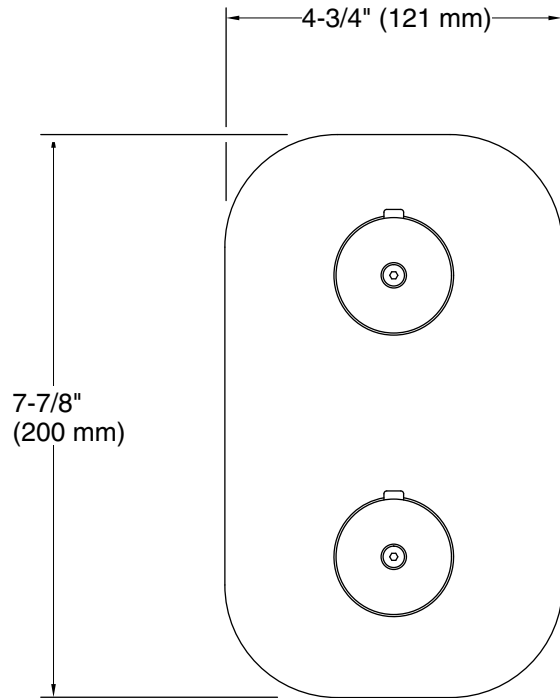

KALLISTA®

Aileron™ by CRISTINA Rubinetterie
Aileron™ Stacked 3-Outlet Thermostatic Trim
P33496-00

Technical Information

All product dimensions are nominal.

Drain included: No

Notes

Install this product according to the installation instructions.