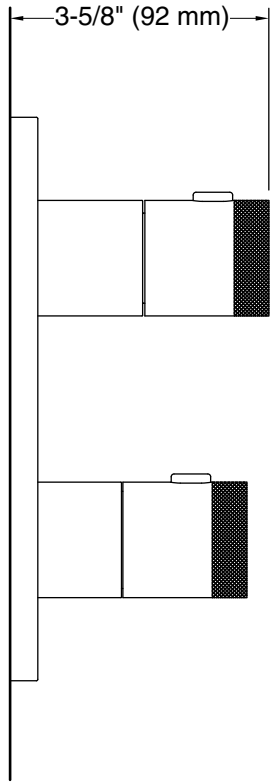

KALLISTA®

Aileron™ by CRISTINA Rubinetterie
Aileron™ Stacked 3-Outlet Thermostatic Trim
P33496-00

Technical Information

All product dimensions are nominal.

Drain included: No

Notes

Install this product according to the installation instructions.