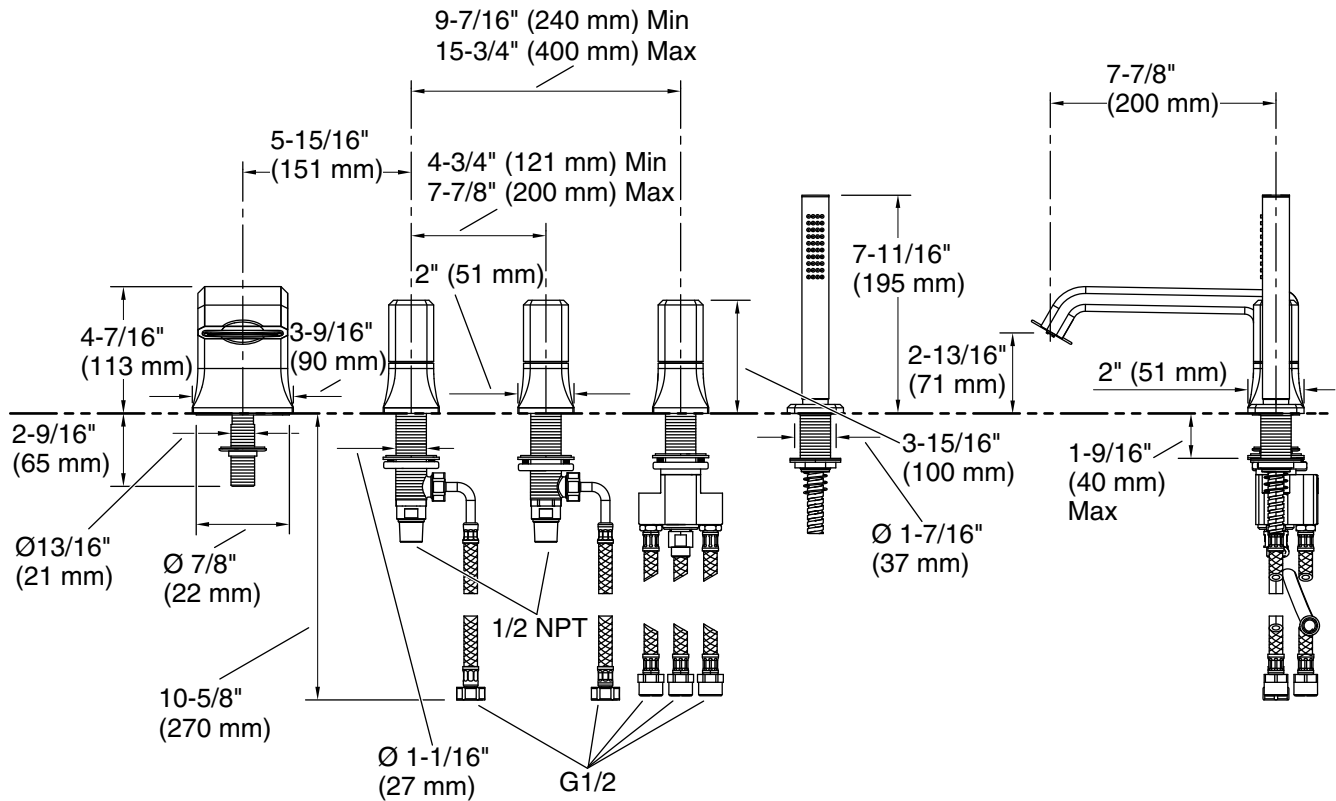

KALLISTA®

Bezel™ by CRISTINA Rubinetteria Bezel™ Deckmount Bath Faucet with Handshower and Diverter, White Carrara Handles P32712-WC

Features

- High-quality solid-brass construction for durability and reliability
- Italian natural stone handles
- Faceted knob handle design with precision alignment
- Includes handshower and diverter
- Spout reach is 7-7/8" (200 mm)
- Includes integral valve
- 1.75 gpm (6.6 lpm) handshower flow rate

Recommended Products/Accessories

- P32742-00 Bezel™ 18" Towel Bar
- P32743-00 Bezel™ 24" Towel Bar
- P32745-00 Bezel™ Robe Hook
- P50045-00 Large Rectangular Bathtub

Codes/Standards

ASME A112.18.1/CSA B125.1
DOE - Energy Policy Act 1992
California Energy Commission (CEC)

KALLISTA

Bezel™ by CRISTINA Rubinetterie Bezel™ Deckmount Bath Faucet with Handshower and Diverter, White Carrara Handles P32712-WC

Technical Information

All product dimensions are nominal.

Drain included: No

Spout:

Spout reach: 7-7/8" (200 mm)

Handshower rated max flow: 1.75 gal/min (6.6 l/min)

Notes

Install this product according to the installation instructions.