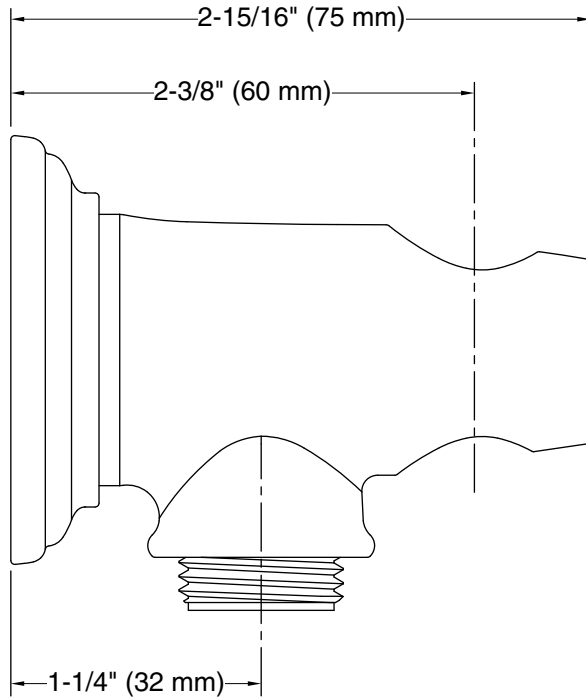

Features

- High-quality solid-brass construction for durability and reliability
- Integrated supply and holder
- Provides a cleaner, component reduced shower space

Recommended Products/Accessories

- P21425-MB Traditional handshower with hose
- P22076-00 Body Spray
- P21512-G Air-Induction ECO Small Contemporary Rain Showerhead
- P21511-00 Air-Induction Large Traditional Rain Showerhead

KALLISTA

Foundations by KALLISTA Fixed Wall Bracket with Integrated Supply Elbow P29948-00

Technical Information

All product dimensions are nominal.

Drain included: No

Notes

Install this product according to the installation guide.