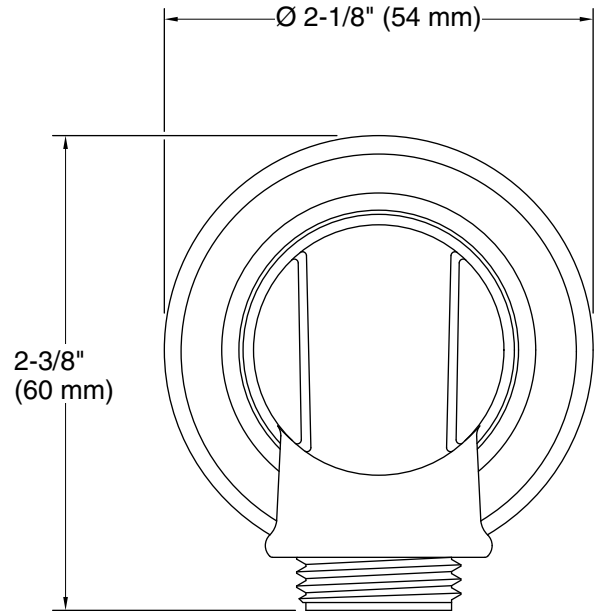

Features

- High-quality solid-brass construction for durability and reliability
- Integrated supply and holder
- Provides a cleaner, component reduced shower space

Recommended Products/Accessories

- P21425-MB Traditional handshower with hose
- P22076-00 Body Spray
- P21512-G Air-Induction ECO Small Contemporary Rain Showerhead
- P21511-00 Air-Induction Large Traditional Rain Showerhead

KALLISTA

Foundations by KALLISTA Fixed Wall Bracket with Integrated Supply Elbow P29948-00

Technical Information

All product dimensions are nominal.

Drain included: No

Notes

Install this product according to the installation guide.