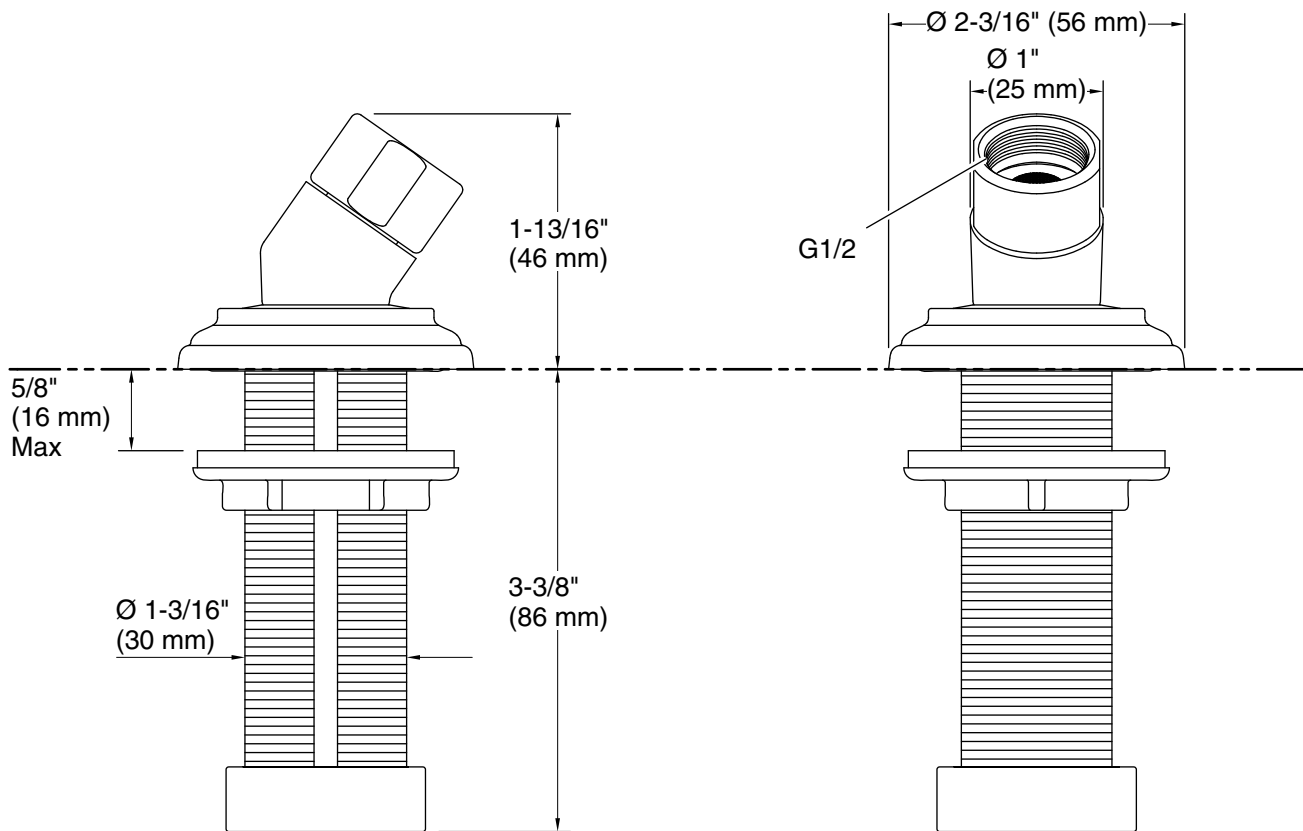

Features

- High-quality solid metal construction for durability and reliability
- Required for mounting deck-mount handshower

Recommended Products/Accessories

- P24843-00 Wand Dual-Function Handshower with Hose
- P24761-00 Handshower with Hose
- P21247-LV Deck-Mount Bath Faucet, Lever Handles
- P50047-00 Small Rectangular Bathtub

Technical Information

All product dimensions are nominal.

Drain included: No

Notes

Install this product according to the installation guide.