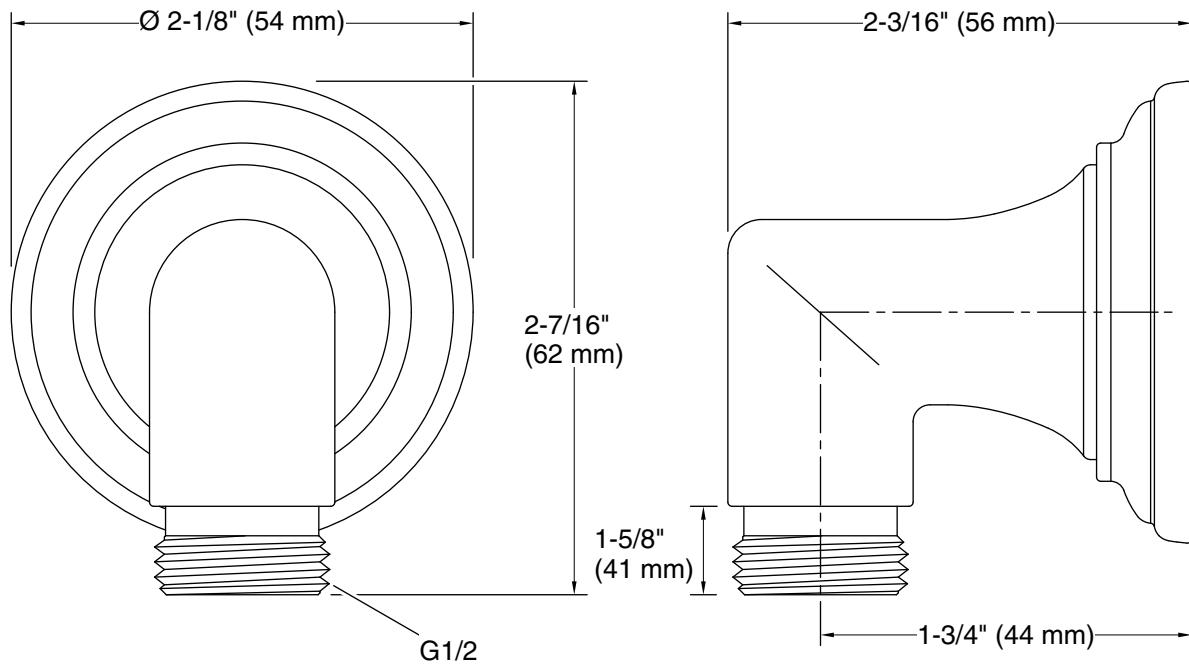

## Features

- High-quality solid-brass construction for durability and reliability
- Supplies water to handshower (handshower bracket sold separately)
- Wall-mount installation

## Technical Information

All product dimensions are nominal.

Drain included: No