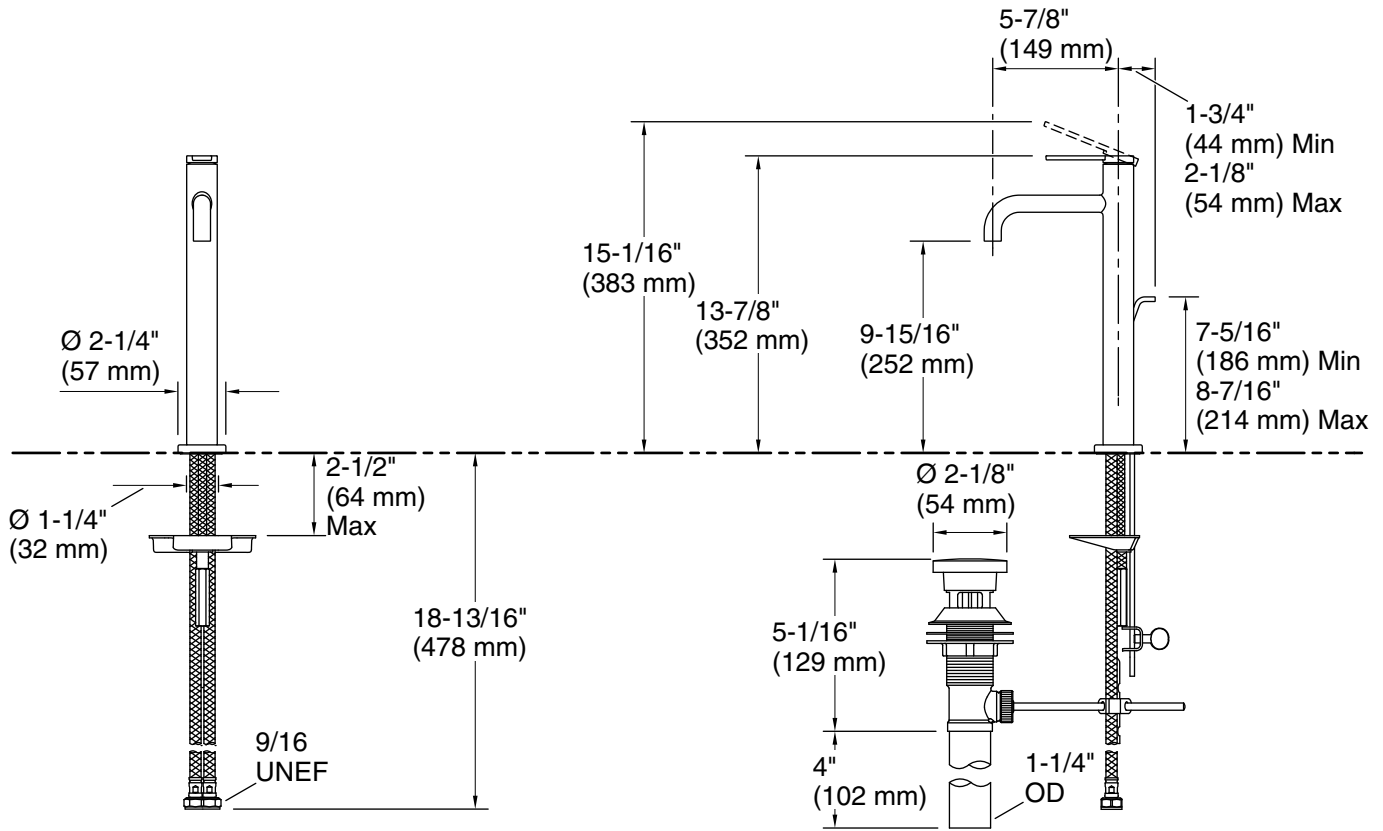

KALLISTA®

One™ by KALLISTA
Single-control sink faucet, extra tall spout
P26612-00

Features

- High-quality solid-brass construction for durability and reliability
- 9-15/16" (252 mm) spout height
- 5-7/8" (149 mm) spout reach
- Includes metal pop-up drain with 1-1/4" metal tailpiece
- Single-hole installation
- 1.2 gpm (4.5 lpm) maximum flow rate
- Unlacquered Brass (ULB) available in North America and the United Kingdom only

KALLISTA

One™ by KALLISTA
Single-control sink faucet, extra tall spout
P26612-00

Technical Information

All product dimensions are nominal.

Faucet:

Flow rate: 1.2 gal/min (4.5 l/min)

Pressure: 60 psi (4.1 bar)

Drain included: Yes

Drain with overflow: Yes

Spout:

Spout reach: 5-7/8" (149 mm)

Notes

Install this product according to the installation instructions.

1-888-4-KALLISTA (1-888-452-5547)

Kallista reserves the right to make revisions without notice to product specifications.