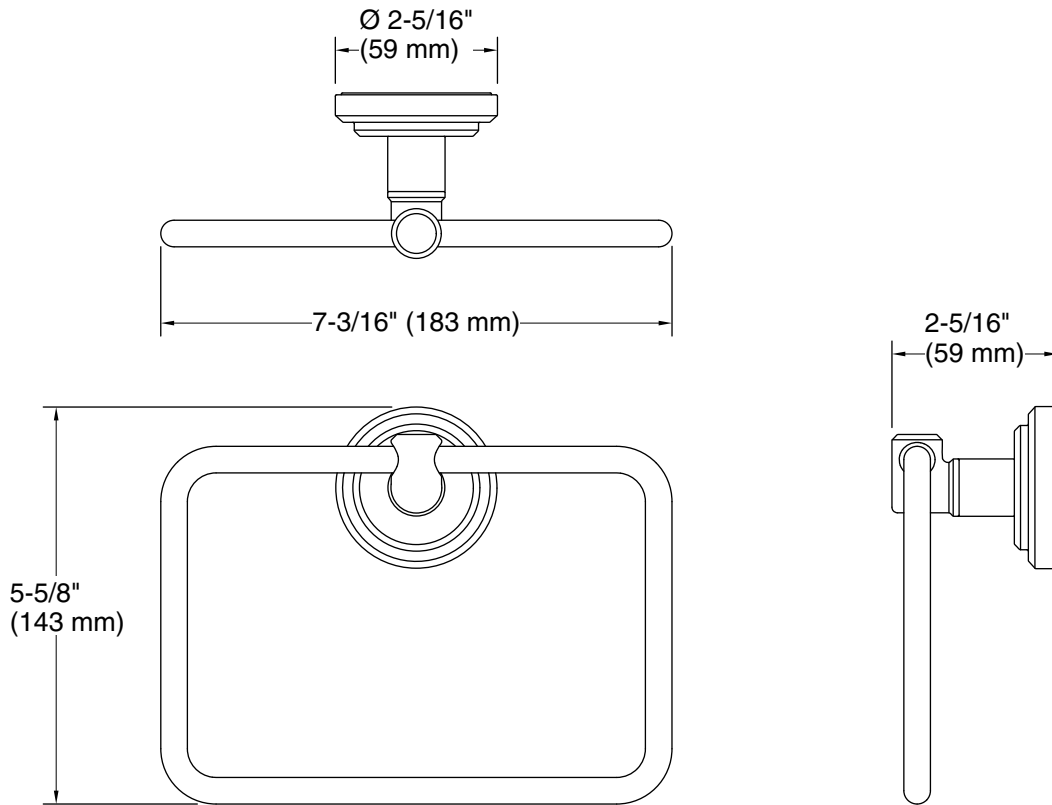

Pure Paletta® by Laura Kirar

Towel ring

P25337-00

Technical Information

All product dimensions are nominal.

Material: Brass