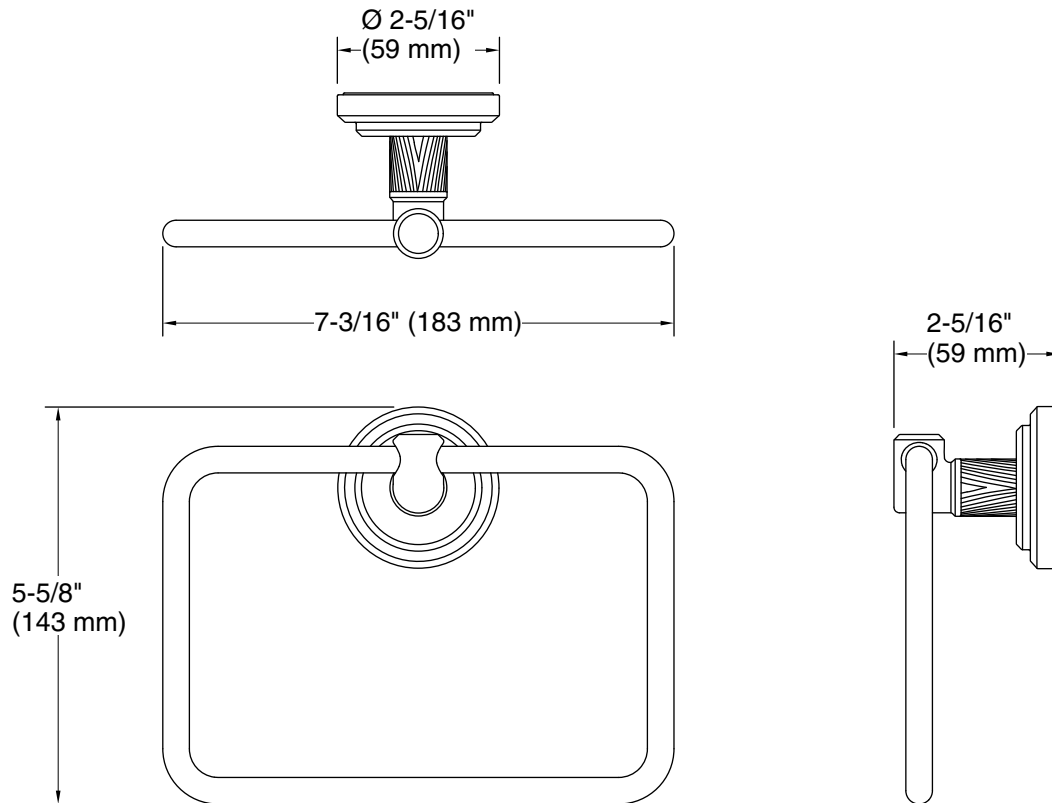

KALLISTA®

Pinna Paletta® by Laura Kirar

Towel ring
P25336-ULB

Technical Information

All product dimensions are nominal.

Material: Brass