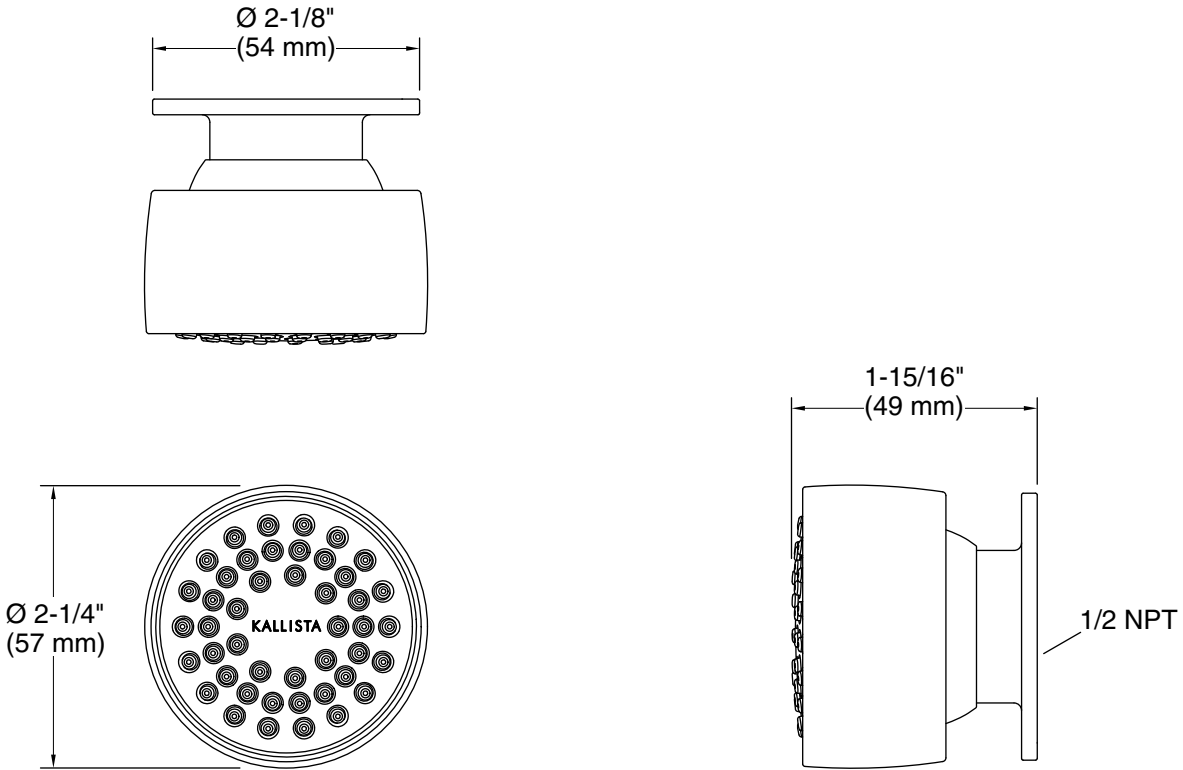

Recommended Products/Accessories

- P21501-00 Showerhead with Arm
- P21664-00 Modern Slidebar
- P24814-00 Wall-Mount Bath Spout

Codes/Standards

ASME A112.18.1/CSA B125.1
DOE - Energy Policy Act 1992
California Energy Commission (CEC)
IAPMO Certification

KALLISTA.

Foundations
Body Spray
P22078-H

Technical Information

All product dimensions are nominal.

Drain included: No

Drain with
overflow: No