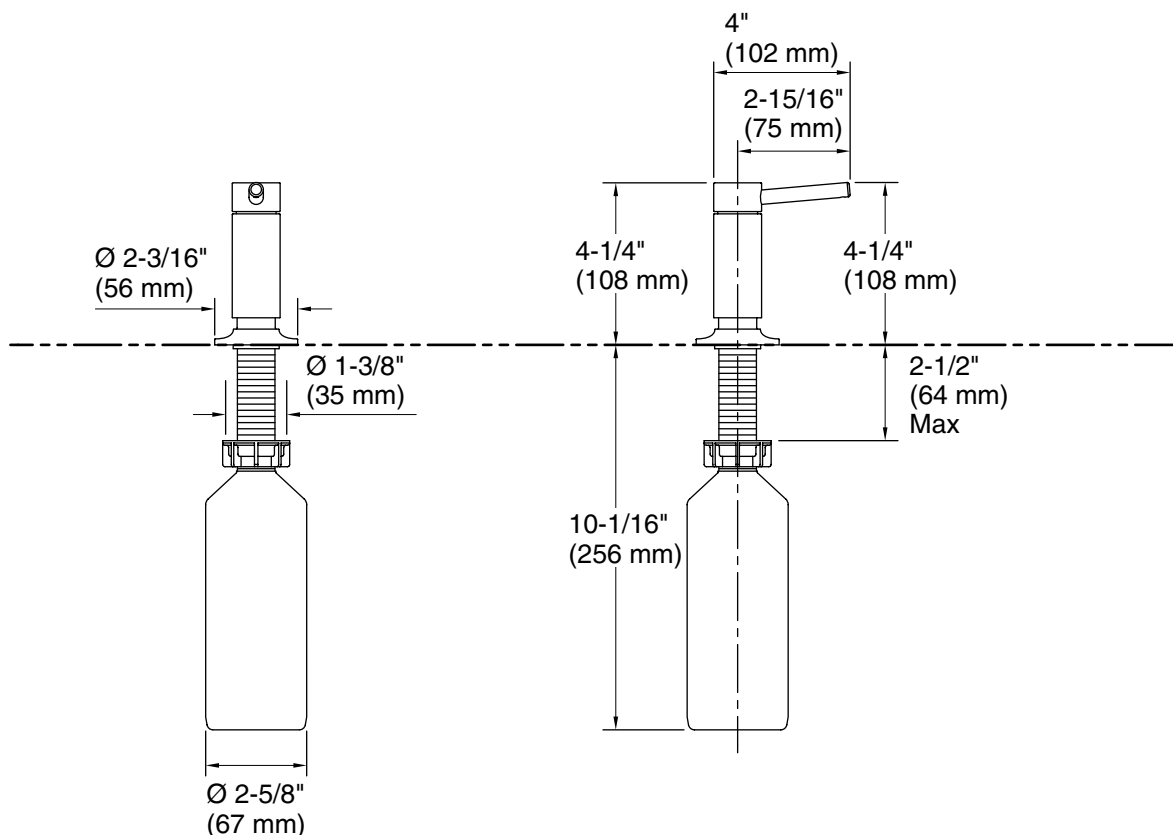

FEATURES

- Brass construction for durability and reliability
- Easy installation
- Complements the Juxtapose faucet collection
- Greater thread allows product to be used with up to 2-1/2" (64 mm) countertop material
- Refillable from above counter
- Large 16 oz (473 ml) capacity bottle
- Single hole mounting allows for less counter clutter

SPECIFIED MODEL

Model	Description	Finishes	
P23180-00	Juxtapose Soap/Lotion Dispenser	<input type="checkbox"/> CP Polished Chrome	<input type="checkbox"/> BL Matte Black
P23180-SN	Juxtapose Soap/Lotion Dispenser w/ Polished Nickel Accents	<input type="checkbox"/> VS Stainless	
P23180-2MB	Juxtapose Soap/Lotion Dispenser w/ Brushed Brass Accents	<input type="checkbox"/> BL Matte Black	