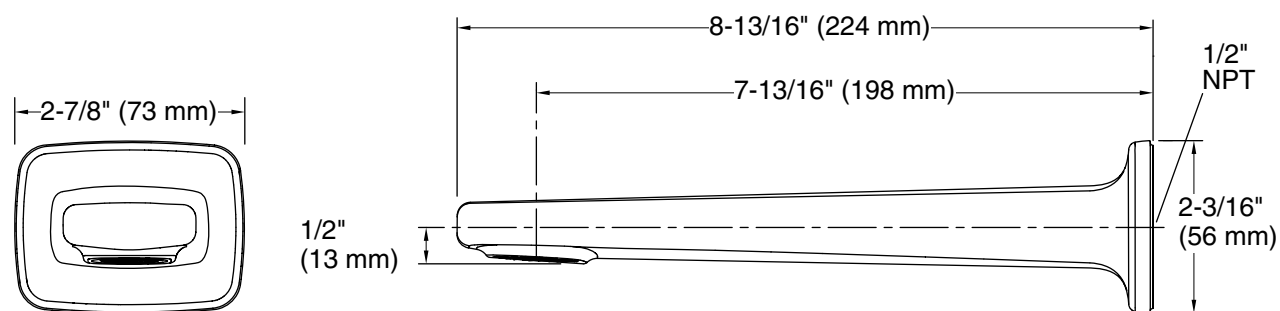

FEATURES

- Solid brass construction for durability and reliability
- 1/2" NPT spout connection
- Complements the Per Se collection

CODES/STANDARDS APPLICABLE

1. Specified model meets or exceeds the following:
2. ASME A112.18.1/CSA B125.1

P24704

Spout Installation Information