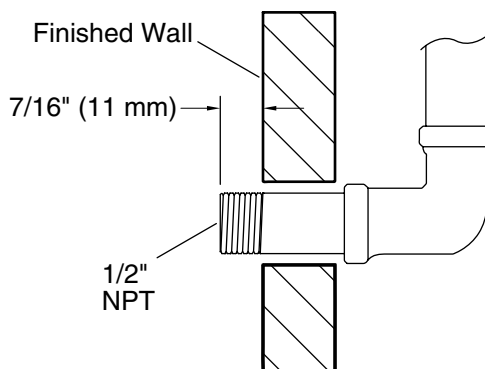

### FEATURES

- Solid brass construction for durability and reliability
- 1/2" NPT spout connection
- Complements the Per Se collection

### Spout Installation Information

SPECIFIED MODEL		
Model	Description	Finishes
P24704-00	Per Se Bath Spout	<input type="checkbox"/> CP Polished Chrome <input type="checkbox"/> AD Nickel Silver <input type="checkbox"/> AG Brushed Nickel <input type="checkbox"/> AF French Gold