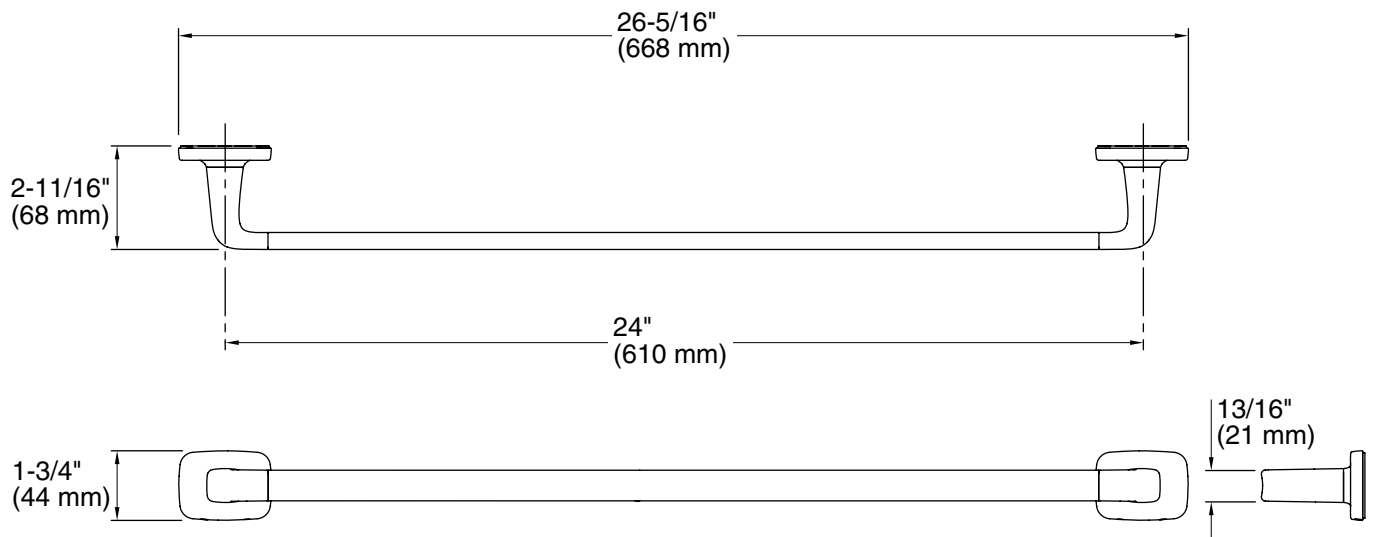

### FEATURES

P34700

- Solid metal construction for durability and reliability
- Includes hex wrench for installation
- Complements the Per Se collection

### SPECIFIED MODEL

Model	Description	Finishes		
P34700-00	Per Se Towel Bar, 24"	<input type="checkbox"/> CP Polished Chrome	<input type="checkbox"/> AD Nickel Silver	<input type="checkbox"/> AG Brushed Nickel
		<input type="checkbox"/> W7 Black Nickel	<input type="checkbox"/> AF French Gold	