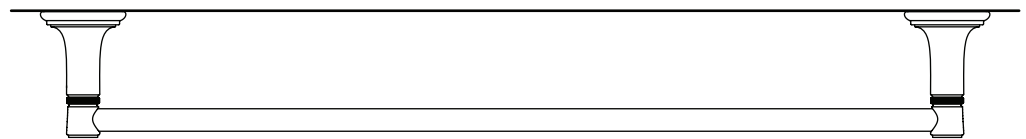

FEATURES

P34600

- Solid brass construction for durability and reliability
- Towel bar may be cut to customize the length
- Includes hex wrench for installation
- Complements the Bellis collection

SPECIFIED MODEL				
Model	Description	Finishes		
P34600-00	Bellis Towel Bar, 24"	<input type="checkbox"/> CP Polished Chrome	<input type="checkbox"/> AD Nickel Silver	<input type="checkbox"/> AG Brushed Nickel <input type="checkbox"/> ULB Unlacquered Brass