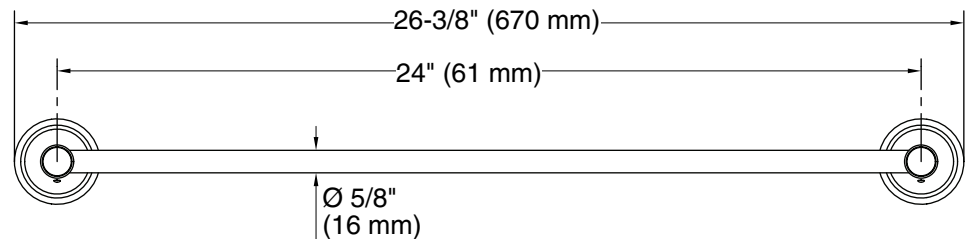

FEATURES

P34600

- Solid brass construction for durability and reliability
- Towel bar may be cut to customize the length
- Includes hex wrench for installation
- Complements the Bellis collection

SPECIFIED MODEL				
Model	Description	Finishes		
P34600-00	Bellis Towel Bar, 24"	<input type="checkbox"/> CP Polished Chrome	<input type="checkbox"/> AD Nickel Silver	<input type="checkbox"/> AG Brushed Nickel <input type="checkbox"/> ULB Unlacquered Brass