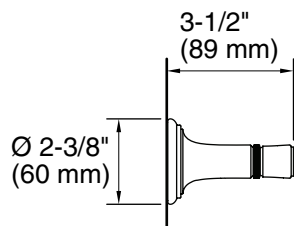

FEATURES

P34600

- Solid brass construction for durability and reliability
- Towel bar may be cut to customize the length
- Includes hex wrench for installation
- Complements the Bellis collection

SPECIFIED MODEL				
Model	Description	Finishes		
P34600-00	Bellis Towel Bar, 24"	<input type="checkbox"/> CP Polished Chrome	<input type="checkbox"/> AD Nickel Silver	<input type="checkbox"/> AG Brushed Nickel <input type="checkbox"/> ULB Unlacquered Brass