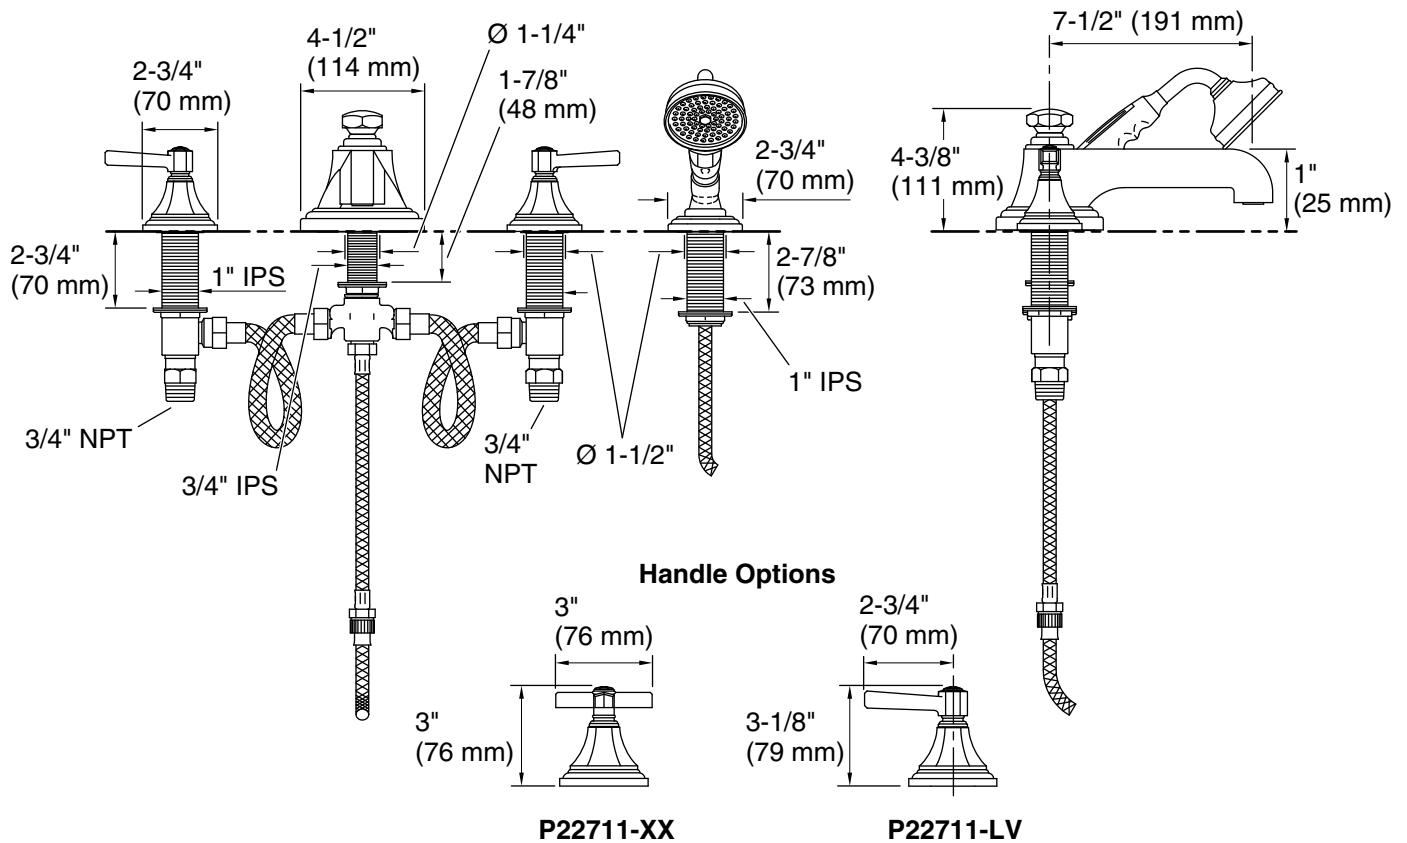

KALLISTA®

For Town Deck-Mount Bath Set with Diverter and Handshower

FEATURES

P22711

Deck Bath Set

- Solid brass construction for durability and reliability
- Quarter-turn washerless ceramic disc valves
- 3/4" high flow valves
- Complements the For Town collection

Handshower

- Solid brass construction for durability and reliability
- 2.5 gal/min (9.5 l/min) flow rate
- 45 psi (3.1 bars) supply pressure limit
- Complements the For Town collection

SPECIFIED MODEL				
Model	Description	Finishes		
P22711-XX	For Town Deck-Mount Bath Set with Diverter and Handshower, Cross Handles	<input type="checkbox"/> CP Polished Chrome	<input type="checkbox"/> AD Nickel Silver	<input type="checkbox"/> AG Brushed Nickel
P22711-LV	For Town Deck-Mount Bath Set with Diverter and Handshower, Lever Handles	<input type="checkbox"/> CP Polished Chrome	<input type="checkbox"/> AD Nickel Silver	<input type="checkbox"/> AG Brushed Nickel