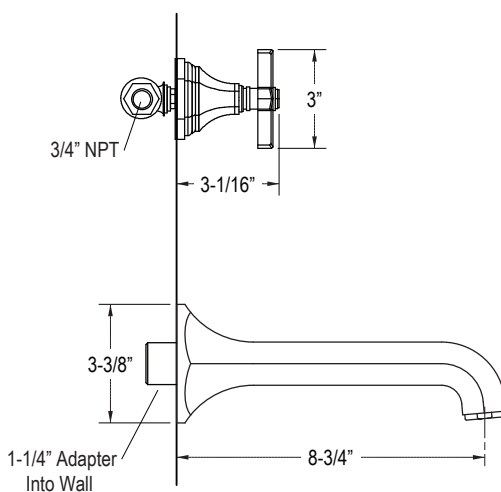

KALLISTA®

For Town Wall Bath Set with Spout

FEATURES

- Two-handle, Wall-mounted Bath Faucet Trim
- Solid Brass Construction for Durability and Reliability
- Quarter-turn Washerless Ceramic Disc Valves
- Complements the For Town Collection

CODES/STANDARDS APPLICABLE

- Specified Model Meets or Exceeds the Following:
- ADA (Lever Handles)

P22724, P22725
P22727, P22728

P22724 (Spout Only)
P22725

P22727 (Spout Only)
P22728

P22724 (Spout Only)
P22725
P22727 (Spout Only)
P22728

Handle Options

P22725-XX
P22728-CR

P22725-LV
P22728-LV

SPECIFIED MODEL				
Model	Description	Finishes		
P22724-00	For Town Wall Bath Spout	<input type="checkbox"/> CP Polished Chrome	<input type="checkbox"/> AD Nickel Silver	<input type="checkbox"/> AG Brushed Nickel
P22725-XX	For Town Wall Bath Set with Spout, Cross Handles	<input type="checkbox"/> CP Polished Chrome	<input type="checkbox"/> AD Nickel Silver	<input type="checkbox"/> AG Brushed Nickel
P22725-LV	For Town Wall Bath Set with Spout, Lever Handles	<input type="checkbox"/> CP Polished Chrome	<input type="checkbox"/> AD Nickel Silver	<input type="checkbox"/> AG Brushed Nickel
P22727-00	For Town Wall Bath Long Spout	<input type="checkbox"/> CP Polished Chrome	<input type="checkbox"/> AD Nickel Silver	<input type="checkbox"/> AG Brushed Nickel
P22728-CR	For Town Wall Bath Set with Long Spout, Cross Handles	<input type="checkbox"/> CP Polished Chrome	<input type="checkbox"/> AD Nickel Silver	<input type="checkbox"/> AG Brushed Nickel
P22728-LV	For Town Wall Bath Set with Long Spout, Lever Handles	<input type="checkbox"/> CP Polished Chrome	<input type="checkbox"/> AD Nickel Silver	<input type="checkbox"/> AG Brushed Nickel
Optional Accessories				
P19104-00	Rough-In (2 Required)	<input type="checkbox"/> NA		