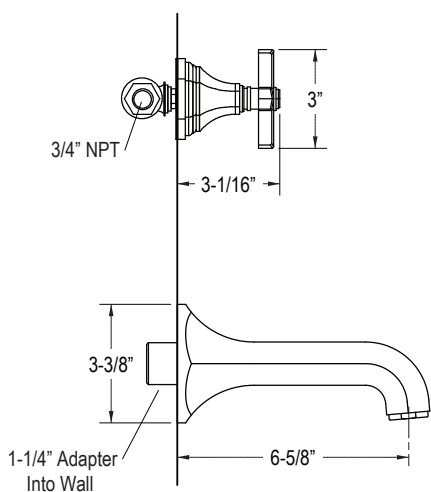

KALLISTA®

For Town Wall Bath Set with Spout

FEATURES

- Two-handle, Wall-mounted Bath Faucet Trim
- Solid Brass Construction for Durability and Reliability
- Quarter-turn Washerless Ceramic Disc Valves
- Complements the For Town Collection

CODES/STANDARDS APPLICABLE

- Specified Model Meets or Exceeds the Following:
- ADA (Lever Handles)

P22724, P22725
P22727, P22728

P22724 (Spout Only)
P22725

P22727 (Spout Only)
P22728

P22724 (Spout Only)
P22725
P22727 (Spout Only)
P22728

Handle Options

P22725-XX
P22728-CR

P22725-LV
P22728-LV

SPECIFIED MODEL				
Model	Description	Finishes		
P22724-00	For Town Wall Bath Spout	<input type="checkbox"/> CP Polished Chrome	<input type="checkbox"/> AD Nickel Silver	<input type="checkbox"/> AG Brushed Nickel
P22725-XX	For Town Wall Bath Set with Spout, Cross Handles	<input type="checkbox"/> CP Polished Chrome	<input type="checkbox"/> AD Nickel Silver	<input type="checkbox"/> AG Brushed Nickel
P22725-LV	For Town Wall Bath Set with Spout, Lever Handles	<input type="checkbox"/> CP Polished Chrome	<input type="checkbox"/> AD Nickel Silver	<input type="checkbox"/> AG Brushed Nickel
P22727-00	For Town Wall Bath Long Spout	<input type="checkbox"/> CP Polished Chrome	<input type="checkbox"/> AD Nickel Silver	<input type="checkbox"/> AG Brushed Nickel
P22728-CR	For Town Wall Bath Set with Long Spout, Cross Handles	<input type="checkbox"/> CP Polished Chrome	<input type="checkbox"/> AD Nickel Silver	<input type="checkbox"/> AG Brushed Nickel
P22728-LV	For Town Wall Bath Set with Long Spout, Lever Handles	<input type="checkbox"/> CP Polished Chrome	<input type="checkbox"/> AD Nickel Silver	<input type="checkbox"/> AG Brushed Nickel
Optional Accessories				
P19104-00	Rough-In (2 Required)	<input type="checkbox"/> NA		