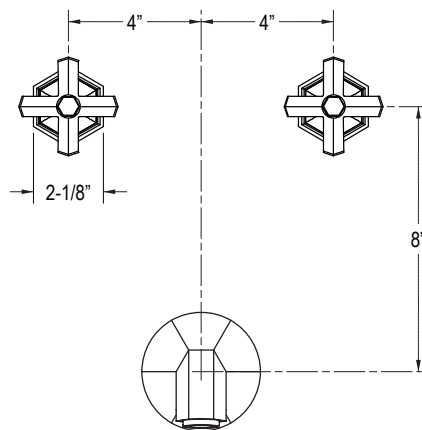

KALLISTA®

For Town Wall Bath Set with Spout

FEATURES

- Two-handle, Wall-mounted Bath Faucet Trim
- Solid Brass Construction for Durability and Reliability
- Quarter-turn Washerless Ceramic Disc Valves
- Complements the For Town Collection

CODES/STANDARDS APPLICABLE

- Specified Model Meets or Exceeds the Following:
- ADA (Lever Handles)

P22724, P22725
P22727, P22728

P22724 (Spout Only)
P22725

P22727 (Spout Only)
P22728

P22724 (Spout Only)
P22725
P22727 (Spout Only)
P22728

Handle Options

P22725-XX
P22728-CR

P22725-LV
P22728-LV

SPECIFIED MODEL				
Model	Description	Finishes		
P22724-00	For Town Wall Bath Spout	<input type="checkbox"/> CP Polished Chrome	<input type="checkbox"/> AD Nickel Silver	<input type="checkbox"/> AG Brushed Nickel
P22725-XX	For Town Wall Bath Set with Spout, Cross Handles	<input type="checkbox"/> CP Polished Chrome	<input type="checkbox"/> AD Nickel Silver	<input type="checkbox"/> AG Brushed Nickel
P22725-LV	For Town Wall Bath Set with Spout, Lever Handles	<input type="checkbox"/> CP Polished Chrome	<input type="checkbox"/> AD Nickel Silver	<input type="checkbox"/> AG Brushed Nickel
P22727-00	For Town Wall Bath Long Spout	<input type="checkbox"/> CP Polished Chrome	<input type="checkbox"/> AD Nickel Silver	<input type="checkbox"/> AG Brushed Nickel
P22728-CR	For Town Wall Bath Set with Long Spout, Cross Handles	<input type="checkbox"/> CP Polished Chrome	<input type="checkbox"/> AD Nickel Silver	<input type="checkbox"/> AG Brushed Nickel
P22728-LV	For Town Wall Bath Set with Long Spout, Lever Handles	<input type="checkbox"/> CP Polished Chrome	<input type="checkbox"/> AD Nickel Silver	<input type="checkbox"/> AG Brushed Nickel
Optional Accessories				
P19104-00	Rough-In (2 Required)	<input type="checkbox"/> NA		