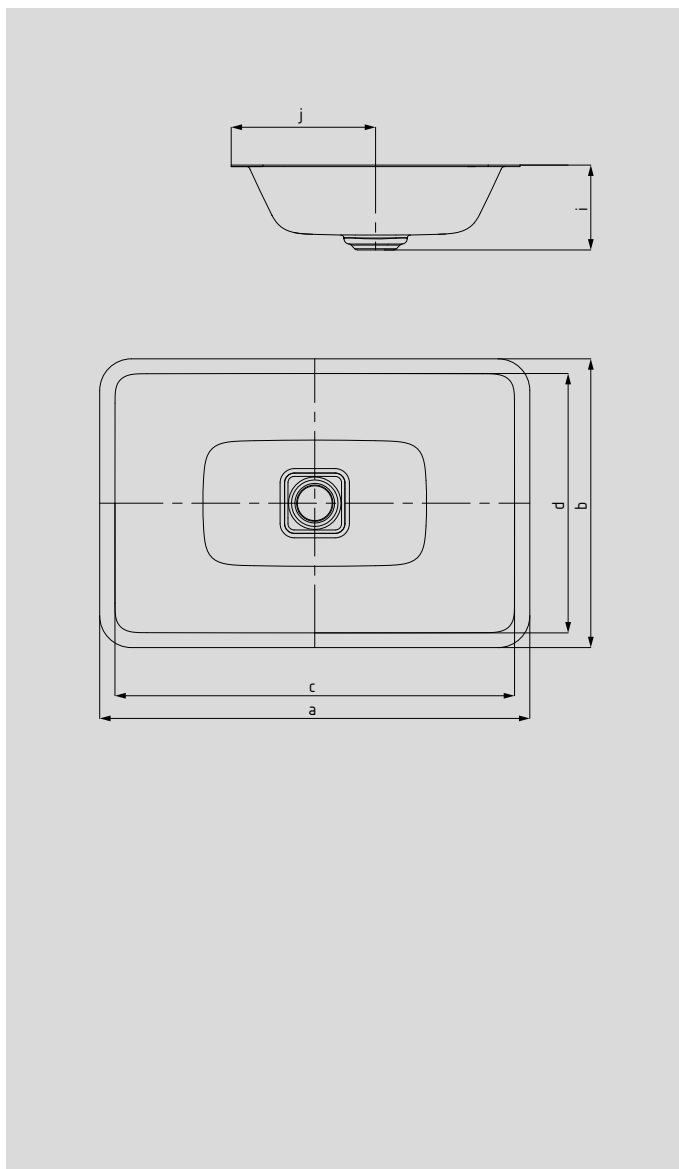

CONO UNDERCOUNTER WASHBASIN

- washbasin with premium character exudes elegance and harmony
- optimally integrated enamelled waste accentuates the underlying geometry of the washbasin
- perfectly complements the CONO range

Model No.		inch	inch	inch
		3078	3087	3088
External length	a	18.46	22.40	34.21
External width	b	15.00	15.00	15.00
Internal length	c	17.01	20.94	32.76
Internal width	d	13.70	13.70	13.70
Distance basin surface to bottom edge of waste hole	i	4.41	4.41	4.41
Distance rear edge to centre of waste hole	j	7.52	7.52	7.52
Weight of the enamelled washbasin in lbs		9.94	14.2	20.44