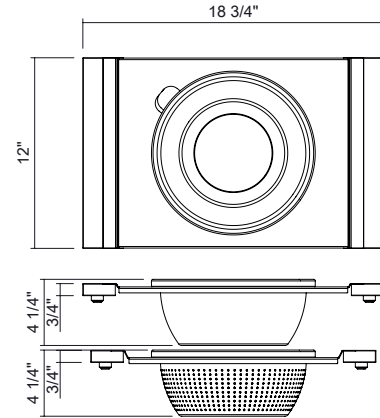

JULIEN

SM255209 | SMARTSTATION® ACCESSORY

MULTI-TIER BOWL AND COLANDER SET BLACK WOOD FIBER COMPOSITE HANDLES FOR 18" SINK

Specifications

Model	SM255209
Collection	SmartStation®
Overall dimensions	12" x 18.875" x 4.25"
Compatible bowl dimension (front-to-back)	18"
Material	Black Wood Fiber Composite and Stainless Steel
Installation level	2 boards: Board 1: Upper Tier ledge in reveal installation or Upper Deck (on countertop) in overhang installation. Board 2: Lower Tier ledge..