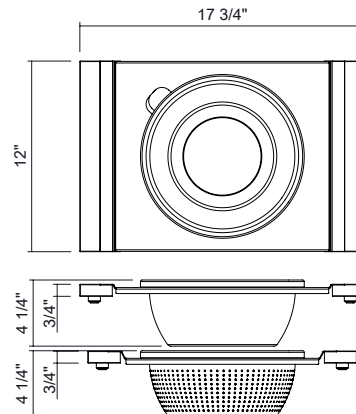

### Specifications

Model	SM255208
Collection	SmartStation®
Overall dimensions	12" x 17.875" x 4.25"
Compatible bowl dimension (front-to-back)	17"
Material	Black Wood Fiber Composite and Stainless Steel
Installation level	2 boards: <b>Board 1:</b> Upper Tier ledge in reveal installation or Upper Deck (on countertop) in overhang installation. <b>Board 2:</b> Lower Tier ledge..