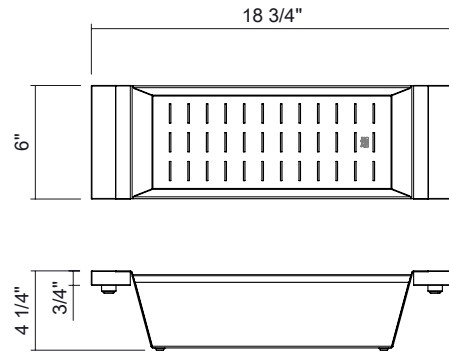

JULIEN

SM255207 | SMARTSTATION® ACCESSORY

RECTANGULAR COLANDER BLACK WOOD FIBER COMPOSITE HANDLES FOR 18" SINK

Specifications

Model	SM255207
Collection	SmartStation®
Overall dimensions	6" x 18.875" x 4"
Compatible bowl dimension (front-to-back)	18"
Material	Black Wood Fiber Composite and Stainless Steel
Installation level	Upper Tier ledge in reveal installation or Upper Deck (on countertop) in overhang installation