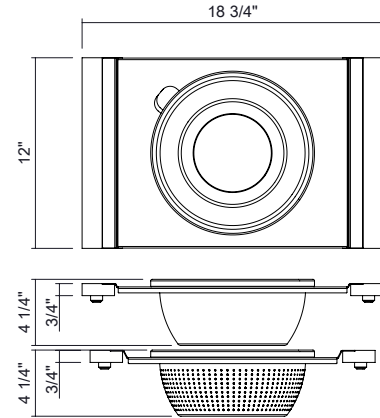

JULIEN

SM245209 | SMARTSTATION® ACCESSORY

MULTI-TIER BOWL AND COLANDER SET MAPLE HANDLES FOR 18" SINK

Specifications

Model	SM245209
Collection	SmartStation®
Overall dimensions	12" x 18.875" x 4.25"
Compatible bowl dimension (front-to-back)	18"
Material	Maple Hardwood and Stainless Steel
Installation level	2 boards: Board 1: Upper Tier ledge in reveal installation or Upper Deck (on countertop) in overhang installation. Board 2: Lower Tier ledge..