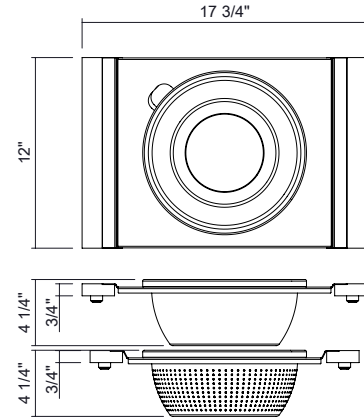

JULIEN

SM245208 | SMARTSTATION® ACCESSORY

MULTI-TIER BOWL AND COLANDER SET MAPLE HANDLES FOR 17" SINK

Specifications

Model	SM245208
Collection	SmartStation®
Overall dimensions	12" x 17.875" x 4.25"
Compatible bowl dimension (front-to-back)	17"
Material	Maple Hardwood and Stainless Steel
Installation level	2 boards: Board 1: Upper Tier ledge in reveal installation or Upper Deck (on countertop) in overhang installation. Board 2: Lower Tier ledge..