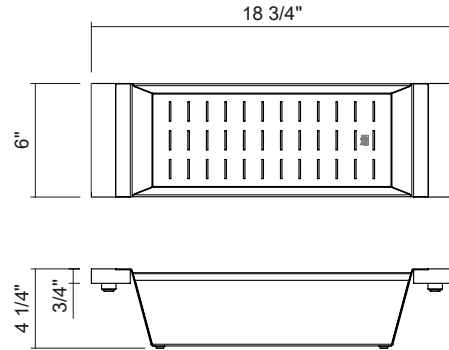

JULIEN

SM235207 | SMARTSTATION® ACCESSORY

RECTANGULAR COLANDER WALNUT HANDLES FOR 18" SINK

Specifications

Model	SM235207
Collection	SmartStation®
Overall dimensions	6" x 18.875" x 4"
Compatible bowl dimension (front-to-back)	18"
Material	Walnut Hardwood and Stainless Steel
Installation level	Upper Tier ledge in reveal installation or Upper Deck (on countertop) in overhang installation