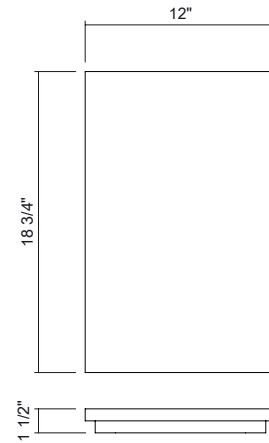

## SM235103 | SMARTSTATION® ACCESSORY

WALNUT CUTTING BOARD FOR 18" SINK

### Specifications

Model	SM235103
Collection	SmartStation®
Overall dimensions	12" x 18.875" x 1.5"
Compatible bowl dimension (front-to-back)	18"
Material	Walnut Hardwood
Installation level	Upper Tier ledge in reveal installation or Upper Deck (on countertop) in overhang installation