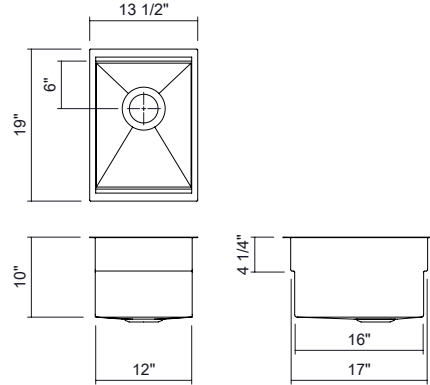

### Specifications

Model	SM005812
Collection	SmartStation®
Bowl dimensions	12" x 17" x 10"
Overall dimensions	13.5" x 19" x 10"
Recommended cabinet	18"
Accessories material	Black Wood Fiber Composite
Installation options	Reveal 1/2" Overhang 1/8"