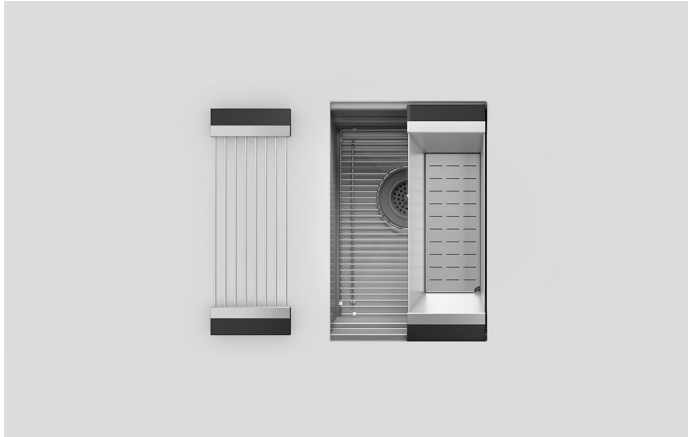

## SM005812 | SMARTSTATION® SET

UNDERMOUNT SINGLE-BOWL WORKSTATION KITCHEN SINK WITH ACCESSORIES, FRONT-TO-BACK 17"

### Specifications

Model	SM005812
Collection	SmartStation®
Bowl dimensions	12" x 17" x 10"
Overall dimensions	13.5" x 19" x 10"
Recommended cabinet	18"
Accessories material	Black Wood Fiber Composite
Installation options	Reveal 1/2" Overhang 1/8"

### Features

- This bar set includes the following accessories: all-purpose chill & thaw bin, and a 6-inch drying rack.
- Proudly handcrafted in Canada.
- Commercial-grade 304 (18/10) stainless steel, 16-gauge thickness with a No. 4 brushed finish, providing strength, corrosion resistance, and seamless integration with appliances.
- Premium sustainable material, 100% recyclable.
- Two installation options optimized for any countertop thickness: overhang or reveal.
- Two-tier workstation: lower tier with a ledge inside the sink, and upper tier with a ledge positioned for reveal installation or designed for countertop use in overhang installation.
- Sink combining the style of the UrbanEdge® and J7® collections: square vertical corners and rounded bottom angles for easier cleaning and water drainage, improving hygiene and maintenance.
- Enhanced noise reduction with our integrated sound-absorption technology, which reduces noise while helping maintain water temperature.
- Flat bottom and straight sides for optimized space, with elegant grooves that facilitate water drainage.
- Rear or side 3-1/2-inch drain placement.
- Certifications: ASME A112.19.3, CSA B45.0, CSA B45.4.