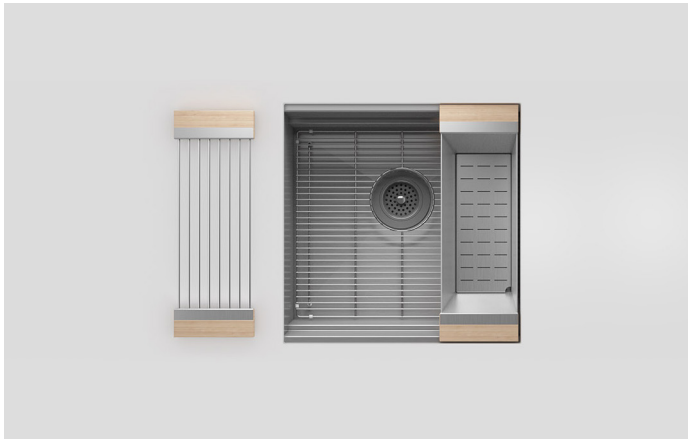

JULIEN

SM005713 | SMARTSTATION® SET

UNDERMOUNT SINGLE-BOWL WORKSTATION KITCHEN SINK WITH ACCESSORIES, FRONT-TO-BACK 17"

Specifications

Model	SM005713
Collection	SmartStation®
Bowl dimensions	18" x 17" x 10"
Overall dimensions	19.5" x 19" x 10"
Recommended cabinet	24"
Accessories material	Maple Hardwood
Installation options	Reveal 1/2" Overhang 1/8"

Features

- This bar set includes the following accessories: all-purpose chill & thaw bin, and a 6-inch drying rack.
- Proudly handcrafted in Canada.
- Commercial-grade 304 (18/10) stainless steel, 16-gauge thickness with a No. 4 brushed finish, providing strength, corrosion resistance, and seamless integration with appliances.
- Premium sustainable material, 100% recyclable.
- Two installation options optimized for any countertop thickness: overhang or reveal.
- Two-tier workstation: lower tier with a ledge inside the sink, and upper tier with a ledge positioned for reveal installation or designed for countertop use in overhang installation.
- Sink combining the style of the UrbanEdge® and J7® collections: square vertical corners and rounded bottom angles for easier cleaning and water drainage, improving hygiene and maintenance.
- Enhanced noise reduction with our integrated sound-absorption technology, which reduces noise while helping maintain water temperature.
- Flat bottom and straight sides for optimized space, with elegant grooves that facilitate water drainage.
- Rear or side 3-1/2-inch drain placement.
- Certifications: ASME A112.19.3, CSA B45.0, CSA B45.4.