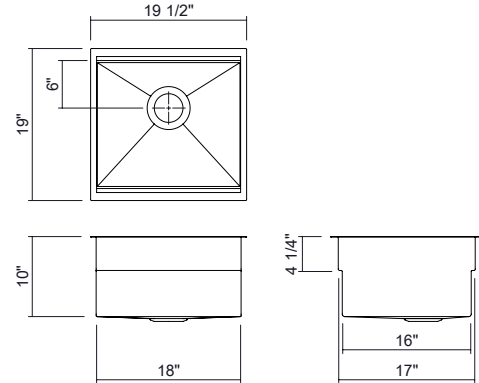

JULIEN

SM005713 | SMARTSTATION® SET

UNDERMOUNT SINGLE-BOWL WORKSTATION KITCHEN SINK WITH ACCESSORIES, FRONT-TO-BACK 17"

Specifications

Model	SM005713
Collection	SmartStation®
Bowl dimensions	18" x 17" x 10"
Overall dimensions	19.5" x 19" x 10"
Recommended cabinet	24"
Accessories material	Maple Hardwood
Installation options	Reveal 1/2" Overhang 1/8"

Features

- This bar set includes the following accessories: all-purpose chill & thaw bin, and a 6-inch drying rack.
- Proudly handcrafted in Canada.
- Commercial-grade 304 (18/10) stainless steel, 16-gauge thickness with a No. 4 brushed finish, providing strength, corrosion resistance, and seamless integration with appliances.
- Premium sustainable material, 100% recyclable.
- Two installation options optimized for any countertop thickness: overhang or reveal.
- Two-tier workstation: lower tier with a ledge inside the sink, and upper tier with a ledge positioned for reveal installation or designed for countertop use in overhang installation.
- Sink combining the style of the UrbanEdge® and J7® collections: square vertical corners and rounded bottom angles for easier cleaning and water drainage, improving hygiene and maintenance.
- Enhanced noise reduction with our integrated sound-absorption technology, which reduces noise while helping maintain water temperature.
- Flat bottom and straight sides for optimized space, with elegant grooves that facilitate water drainage.
- Rear or side 3-1/2-inch drain placement.
- Certifications: ASME A112.19.3, CSA B45.0, CSA B45.4.