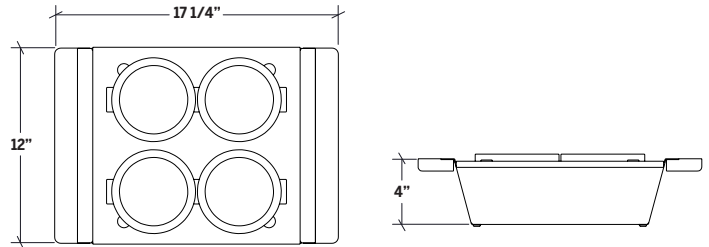

225219 | SERVING BIN WITH BOWLS (4)

FIRECLAY SINK ACCESSORY

Specifications

Model	225219
Collection	FIRA
Compatible bowl dimension (front-to-back)	16"
Overall dimensions	12" × 17 3/4" × 4"
Wood species	Walnut