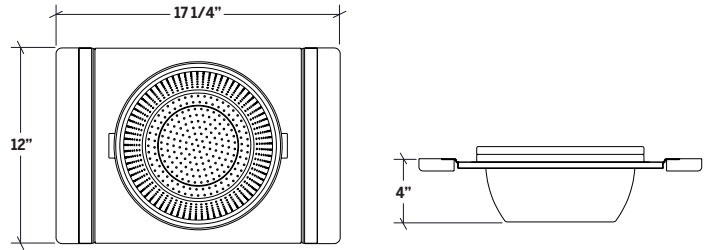

225218 | SERVING BOARD WITH BOWL AND COLANDER

FIRECLAY SINK ACCESSORY

Specifications

Model	225218
Collection	FIRA
Compatible bowl dimension (front-to-back)	16"
Overall dimensions	12" × 17 3/4" × 4"
Wood species	Walnut

Features

- Can be used on top of sink to create extra workspace
- Ideal to prepare or to serve food
- Large bowl and colander can be used at the sink or directly on work surfaces
- Innovative and functional design to match with other standard Home Refinements accessories
- 100% premium walnut handles for high quality and durability
- 304 series stainless steel (18/10)
- Elegant no. 4 brushed finish that matches the appliances