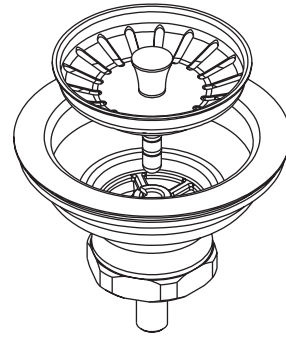

DRAIN

SINK ACCESSORY

CODE	FINISH
100080	Brushed stainless
100081	Polished chrome

Specifications

Collection	Accessories
Material	Solid brass, Stainless steel
Diameter	3 1/2"

Features

- Solid brass construction
- Removable stainless steel basket strainer
- Fits standard 3-1/2" diameter drain opening
- Fits stainless steel sinks and fireclay sinks up to 2" thick.