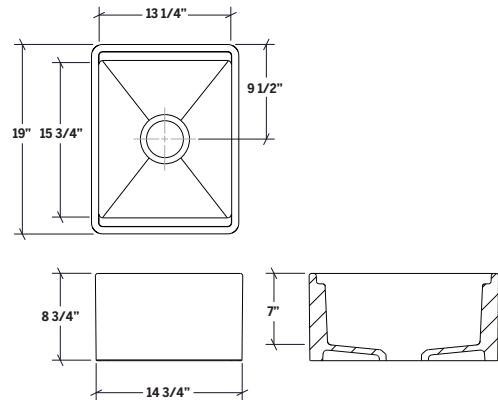

FIRA SINK

APRON FRONT UNDERMOUNT SINGLE BOWL BAR SINK WITH LEDGE AND WALNUT BOARD

Specifications

Model Color	Code
<input type="checkbox"/> Glossy White	091519
<input checked="" type="checkbox"/> Matte Black*	091520
<input type="checkbox"/> Taupe Grey, Matte*	091521
Collection	FIRA
Bowl dimensions	13 1/4" × 15 3/4" × 7"
Overall dimensions	14 3/4" × 19" × 8 3/4"
Recommended cabinet	21"
Accessory material	Walnut

Features

- Designed in Canada, handcrafted in Italy
- Integrated accessory ledge to sit full range of accessories
- Includes a solid walnut cutting board
- 3/4" thick walls for optimized work space
- Product dimensional variability $\pm 3/16"$, due to manufacturing process
- Made of fireclay and glazed on all sides
- Center 3-1/2" drain
- Sloped bottom for maximized drainage
- Waste disposal unit compatible, recommended to confirm waste disposal or drain maximal thickness specifications
- No template provided, recommended to have the sink on hand for final sizing of cabinet and countertop
- Certifications : ASME A112.19.2/CSA B45.1