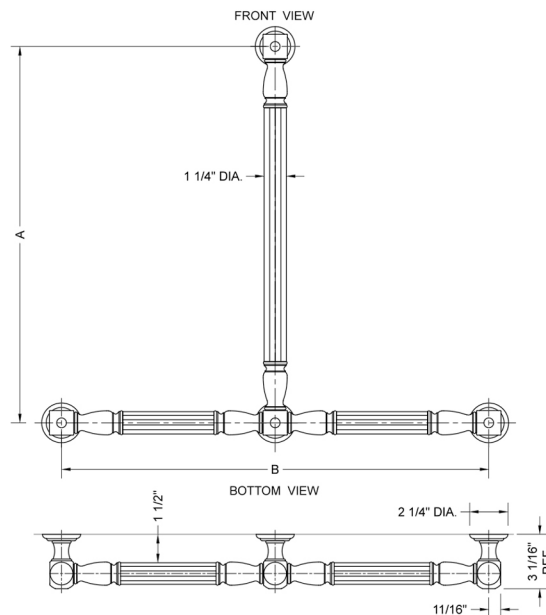

T21 Reeded with Finials 24H x 32W T Grab Bar

Model #: T21-24H-32W-

FEATURES:

- Structurally engineered 90° angle
- ADA compliant when properly installed
- Horizontal section can be used as towel bar
- Style options to complement all collections
- Optional handshower sliders can be added to either bar only upon initial order
- All grab bars can be custom sized. Contact JACLO for pricing & availability
- *Note GRAB BARS OVER 32" REQUIRE A MIDDLE POST
- NOT AVAILABLE in PG or SG. For large quantity orders, please contact hospitality@jaclo.com

SPECIFICATION DRAWING:

BRASS LUXURY GRAB BAR			
PART. #	DESCRIPTION	A H	B W
T21-24H-24W	CENTER TO CENTER	24"	24"
T21-24H-32W	CENTER TO CENTER	24"	32"
T21-32H-24W	CENTER TO CENTER	32"	24"
T21-32H-32W	CENTER TO CENTER	32"	32"