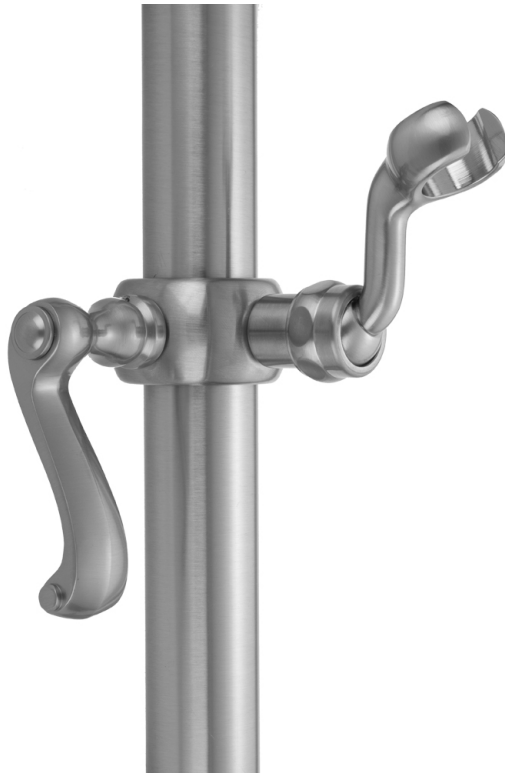

Ribbon Lever Grab Bar Fork Handshower Holder

Model #: SL67-

FEATURES:

- Sliding handshower mount for all luxury grab bars
- All brass construction, fully polished & plated
- Adjustable tilt of handshower bracket allows for use of handshower at desired angle
- ADA compliant lever handles
- Grab Bar Sold Separately
- Slider must be factory installed on grab bar

AVAILABLE FINISHES:

Polished Chrome (PCH)	Satin Chrome (SC)	Bronze Umber (BU)
Satin Nickel (SN)	Caramel Bronze (CB)	Polished Nickel (PN)
Antique Brass (AB)	Antique Copper (ACU)	Oil-Rubbed Bronze (ORB)
Polished Brass (PB)	Polished Copper (PCU)	Vintage Bronze (VB)
Satin Brass (SB)	Matte Black (MBK)	Satin Gold (SG)
Polished Gold (PG)	Black Nickel (BKN)	White (WH)
Unlacquered Brass (ULB)	Satin Cooper (SCU)	Almond (ALD)
Amber (AMB)	Azure Blue (AZB)	Coral (COR)
Mint Green (GRN)	Stone Grey (GRY)	Lilac (LAC)
Light Blue (LBL)	Limon (LIM)	Plum (PLM)
Pink (PNK)	Red (RED)	Graphite (GPH)
Aged Unlacquered Brass (AUB)		

SPECIFICATION DRAWING:

FRONT VIEW