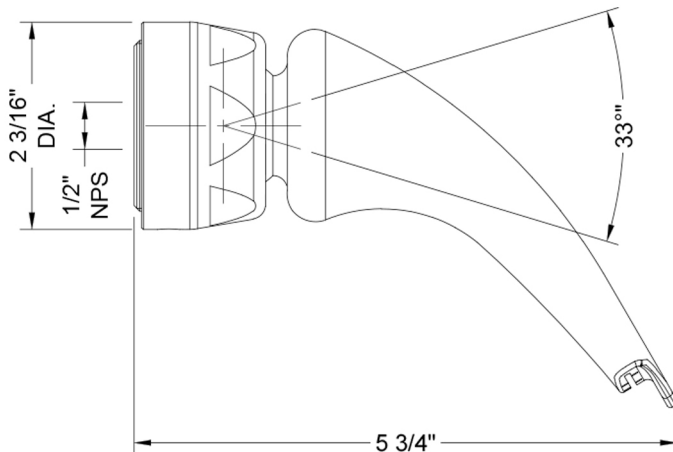

### FEATURES:

- Brass waterfall showerhead
- 1/2" IPS adjustable brass ball joint to adjust angle of showerhead
- 3 1/2" wide cascading waterfall flow
- Sliding escutcheon 3" diameter
- Available flow rate: 2.5 GPM
- Not available in BKN, PCU, PG

### SPECIFICATION DRAWING: