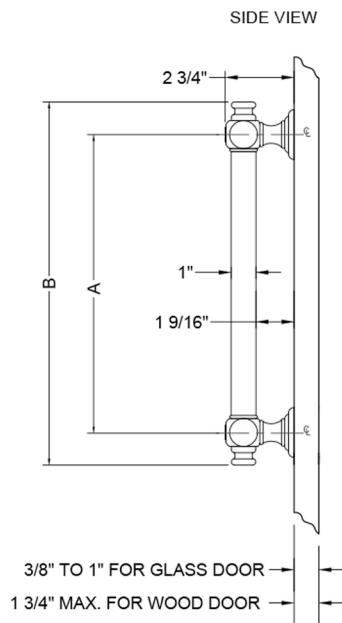

24" H60 Smooth with End Caps Front Mount Shower Door Pull

Model #: H60-FM-24-

FEATURES:

- Can be mounted vertically or horizontally
- Can be used as a towel bar, foot rest, or shaving station when mounted horizontally
- Not to be used as a grab bar
- All brass construction, fully polished & plated
- For Glass Installation: Separate mounting kit required (HDL-GLSKIT)
- Custom sizes available- Contact JACLO for pricing & availability
- Door pulls 24" or longer are NOT AVAILABLE in PG or SG. For large quantity orders, please contact hospitality@jaclo.com

SPECIFICATION DRAWING:

BRASS LUXURY FRONT MOUNT DOOR PULL			
PART. #	DESCRIPTION	A	B
H60-FM-	6" CENTER TO CENTER	6"	8 5/8"
H60-FM-8	8" CENTER TO CENTER	8"	10 5/8"
H60-FM-12	12" CENTER TO CENTER	12"	14 5/8"
H60-FM-16	16" CENTER TO CENTER	16"	18 5/8"
H60-FM-18	18" CENTER TO CENTER	18"	20 5/8"
H60-FM-24	24" CENTER TO CENTER	24"	26 5/8"
H60-FM-32	32" CENTER TO CENTER	32"	34 5/8"