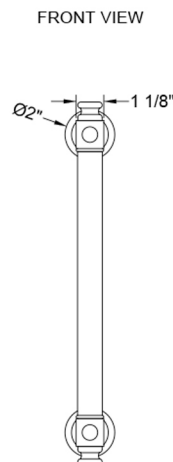

24" H60 Smooth with End Caps Front Mount Shower Door Pull

Model #: H60-FM-24-

FEATURES:

- Can be mounted vertically or horizontally
- Can be used as a towel bar, foot rest, or shaving station when mounted horizontally
- Not to be used as a grab bar
- All brass construction, fully polished & plated
- For Glass Installation: Separate mounting kit required (HDL-GLSKIT)
- Custom sizes available- Contact JACLO for pricing & availability
- Door pulls 24" or longer are NOT AVAILABLE in PG or SG. For large quantity orders, please contact hospitality@jaclo.com

SPECIFICATION DRAWING:

BRASS LUXURY FRONT MOUNT DOOR PULL			
PART. #	DESCRIPTION	A	B
H60-FM-	6" CENTER TO CENTER	6"	8 5/8"
H60-FM-8	8" CENTER TO CENTER	8"	10 5/8"
H60-FM-12	12" CENTER TO CENTER	12"	14 5/8"
H60-FM-16	16" CENTER TO CENTER	16"	18 5/8"
H60-FM-18	18" CENTER TO CENTER	18"	20 5/8"
H60-FM-24	24" CENTER TO CENTER	24"	26 5/8"
H60-FM-32	32" CENTER TO CENTER	32"	34 5/8"