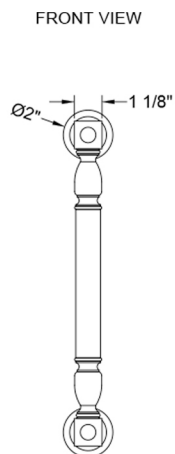

18" H20 Front Mount Shower Door Pull with Finials

Model #: H20-FM-18-

FEATURES:

- Can be mounted vertically or horizontally
- Can be used as a towel bar, foot rest, or shaving station when mounted horizontally
- Not to be used as a grab bar
- All brass construction, fully polished & plated
- For Glass Installation: Separate mounting kit required (HDL-GLSKIT)
- Custom sizes available- Contact JACLO for pricing & availability
- Door pulls 24" or longer are NOT AVAILABLE in PG or SG. For large quantity orders, please contact hospitality@jaclo.com

SPECIFICATION DRAWING:

BRASS LUXURY FRONT MOUNT DOOR PULL			
PART. #	DESCRIPTION	A	B
H20-FM-8	8" CENTER TO CENTER	8"	10"
H20-FM-12	12" CENTER TO CENTER	12"	14"
H20-FM-16	16" CENTER TO CENTER	16"	18"
H20-FM-18	18" CENTER TO CENTER	18"	20"
H20-FM-24	24" CENTER TO CENTER	24"	26"
H20-FM-32	32" CENTER TO CENTER	32"	34"

NOTE: H20-FM 6" CENTER TO CENTER AVAILABLE