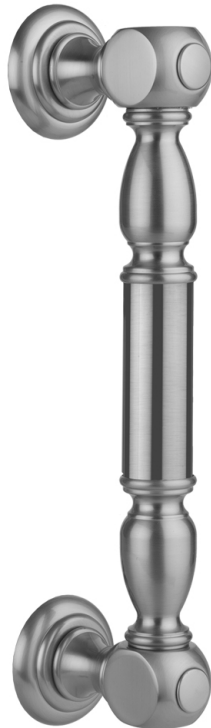

18" H20 Front Mount Shower Door Pull with Finials

Model #: H20-FM-18-

FEATURES:

- Can be mounted vertically or horizontally
- Can be used as a towel bar, foot rest, or shaving station when mounted horizontally
- Not to be used as a grab bar
- All brass construction, fully polished & plated
- For Glass Installation: Separate mounting kit required (HDL-GLSKIT)
- Custom sizes available- Contact JACLO for pricing & availability
- Door pulls 24" or longer are NOT AVAILABLE in PG or SG. For large quantity orders, please contact hospitality@jaclo.com

AVAILABLE FINISHES:

Polished Chrome (PCH)	Satin Chrome (SC)	Bronze Umber (BU)
Satin Nickel (SN)	Pewter (PEW)	Caramel Bronze (CB)
Polished Nickel (PN)	Antique Brass (AB)	Antique Copper (ACU)
Oil-Rubbed Bronze (ORB)	Polished Brass (PB)	Polished Copper (PCU)
Vintage Bronze (VB)	Satin Brass (SB)	Matte Black (MBK)
Satin Gold (SG)	Polished Gold (PG)	Black Nickel (BKN)
White (WH)	Unlacquered Brass (ULB)	Satin Cooper (SCU)
Almond (ALD)	Amber (AMB)	Azure Blue (AZB)
Coral (COR)	Mint Green (GRN)	Stone Grey (GRY)
Lilac (LAC)	Light Blue (LBL)	Limon (LIM)
Plum (PLM)	Pink (PNK)	Red (RED)
Graphite (GPH)	Aged Unlacquered Brass (AUB)	

SPECIFICATION DRAWING:

BRASS LUXURY FRONT MOUNT DOOR PULL			
PART. #	DESCRIPTION	A	B
H20-FM-8	8" CENTER TO CENTER	8"	10"
H20-FM-12	12" CENTER TO CENTER	12"	14"
H20-FM-16	16" CENTER TO CENTER	16"	18"
H20-FM-18	18" CENTER TO CENTER	18"	20"
H20-FM-24	24" CENTER TO CENTER	24"	26"
H20-FM-32	32" CENTER TO CENTER	32"	34"

NOTE: H20-FM 6" CENTER TO CENTER AVAILABLE