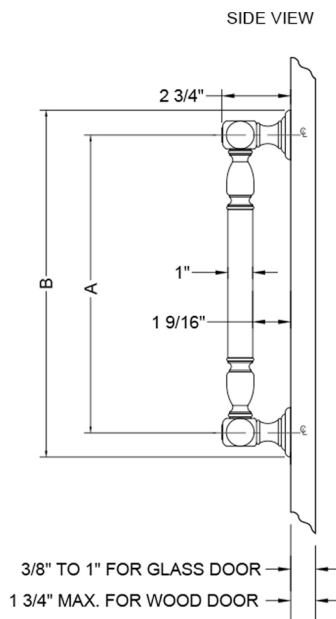

18" H20 Front Mount Shower Door Pull with Finials

Model #: H20-FM-18-

FEATURES:

- Can be mounted vertically or horizontally
- Can be used as a towel bar, foot rest, or shaving station when mounted horizontally
- Not to be used as a grab bar
- All brass construction, fully polished & plated
- For Glass Installation: Separate mounting kit required (HDL-GLSKIT)
- Custom sizes available- Contact JACLO for pricing & availability
- Door pulls 24" or longer are NOT AVAILABLE in PG or SG. For large quantity orders, please contact hospitality@jaclo.com

SPECIFICATION DRAWING:

BRASS LUXURY FRONT MOUNT DOOR PULL			
PART. #	DESCRIPTION	A	B
H20-FM-8	8" CENTER TO CENTER	8"	10"
H20-FM-12	12" CENTER TO CENTER	12"	14"
H20-FM-16	16" CENTER TO CENTER	16"	18"
H20-FM-18	18" CENTER TO CENTER	18"	20"
H20-FM-24	24" CENTER TO CENTER	24"	26"
H20-FM-32	32" CENTER TO CENTER	32"	34"

NOTE: H20-FM 6" CENTER TO CENTER AVAILABLE