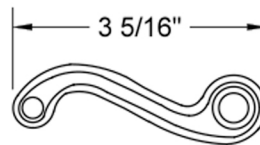

Model #: H-14L-

FEATURES:

- All brass replacement lever handle
- Replacement for Roaring 20's and Cranford Collection showers & faucets, roman tub trims

AVAILABLE FINISHES:

Polished Chrome (PCH)	Satin Chrome (SC)	Bronze Umber (BU)
Satin Nickel (SN)	Pewter (PEW)	Caramel Bronze (CB)
Polished Nickel (PN)	Antique Brass (AB)	Antique Copper (ACU)
Oil-Rubbed Bronze (ORB)	Polished Brass (PB)	Polished Copper (PCU)
Vintage Bronze (VB)	Satin Brass (SB)	Matte Black (MBK)
Satin Gold (SG)	Polished Gold (PG)	Black Nickel (BKN)
White (WH)	Unlacquered Brass (ULB)	Satin Cooper (SCU)
Almond (ALD)	Amber (AMB)	Azure Blue (AZB)
Coral (COR)	Mint Green (GRN)	Stone Grey (GRY)
Lilac (LAC)	Light Blue (LBL)	Limon (LIM)
Plum (PLM)	Pink (PNK)	Red (RED)
Graphite (GPH)	Aged Unlacquered Brass (AUB)	

SPECIFICATION DRAWING:

TOP VIEW

FRONT VIEW